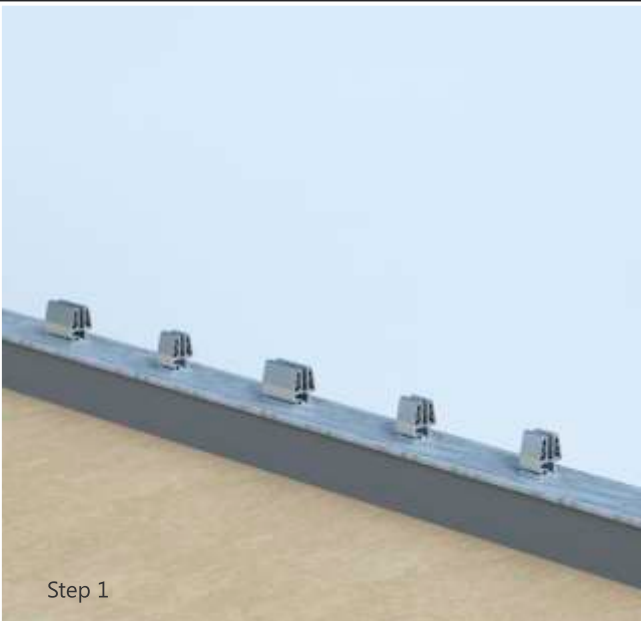

ALS-19	Side Mounting	85
ALS-20	Side Mounting	85
ALS-21	Side Mounting	85
ALS-22	Side Mounting	85
SS Handrail Accessories		86

TOOLS

TOOLS	Alurail Tools	90
--------------	---------------	----

TOP MOUNTING BRACKET WITH FULL COVER

ALUMINIUM
RAILING SYSTEMS

Step 1

Step 2

Step 3

Step 4

PAGE
10 TO 12

Top Mounting Bracket with Full Cover

RAILING MODEL NO.
ALRL-01