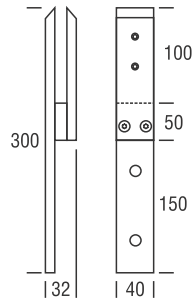

ALS-19

Side Mounting

Connects Frameless Glass to Handrail

Finish : Matt | Material Stainless Steel 304