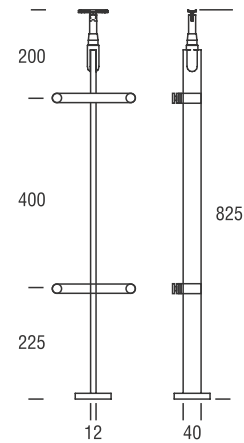

ALS-15

Floor Mounting

Connects Co-Rail & Handrail

Finish : Matt | Material Stainless Steel 304

2K | 3K | 4K | SB