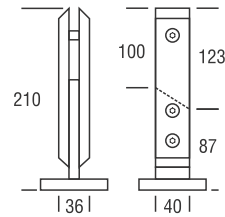

GLASS SIZE : 10 TO 17.52 MM

HAND RAIL	END CAP (WOODEN)	L-BOW (WOODEN)	CORNER CONNECTOR	STRAIT CONNECTOR	L-MODULAR CONNECTOR	I-MODULAR CONNECTOR
ALW HR - 02	ALWH EC - 02	ALWH CE - 02	L-CONNECTOR	I-CONNECTOR	L-MODULAR	I-MODULAR

GLASS
CONNECTOR - H
For 12 MM Glass

GLASS
CONNECTOR - L
For 12 MM Glass

FLOOR MOUNTING & SIDE MOUNTING SYSTEM

**STAINLESS
STEEL**
RAILING SYSTEMS

PAGE
76 TO 89

Stainless Steel Railing Systems

Stainless Steel Railing Systems