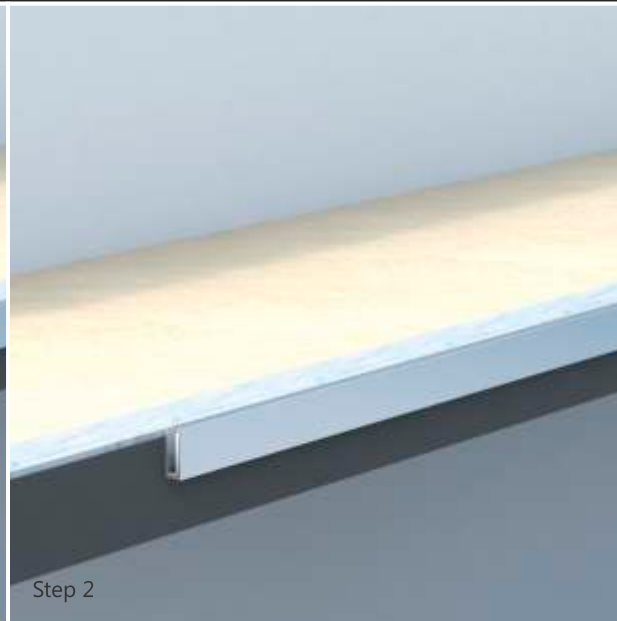

SIDE MOUNTING CONTINUOUS

ALUMINIUM
RAILING SYSTEMS

PAGE
56 TO 57