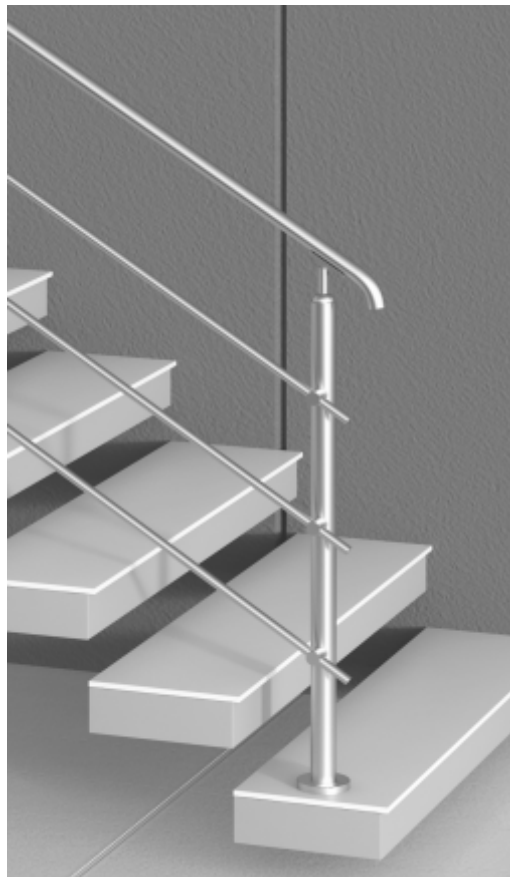

60 X 40 RECTANGLE SLOTTED

RECTANGLE 60MM X 40MM ALS HR-08	MODULAR BEND 60MM X 40MM ALS MCE-08	90° FIX BEND SLOTTED 60MM X 40MM ALS CS-08	RIB SLEEVE SLOTTED 60MM X 40MM ALS RS-08	END CAP SLOTTED 60MM X 40MM ALS EC-08	WALL CONCEAL 60MM X 40MM ALS WC-08