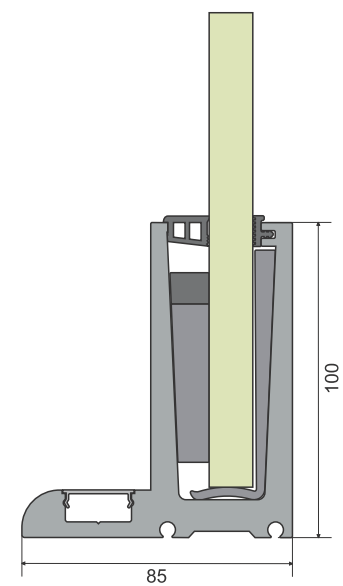

ALRL-36
PROFILE

ALEC-36
END CAP

Top Mounting Continuous

RAILING MODEL NO.
ALRL-37

GLASS THICKNESS
12.00 TO 17.52 mm

ALRL-37
PROFILE

ALEC-37
END CAP

Top Mounting Continuous