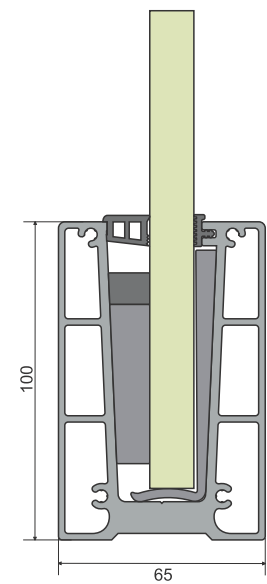

RAILING MODEL NO.
ALRL-30

GLASS THICKNESS
12.00 mm

Top Mounting Bracket With End Cap

RAILING MODEL NO.
ALRL-31

GLASS THICKNESS
12.00 mm

Top Mounting Bracket With End Cap

RAILING MODEL NO.
ALRL-32

GLASS THICKNESS
12.00 mm