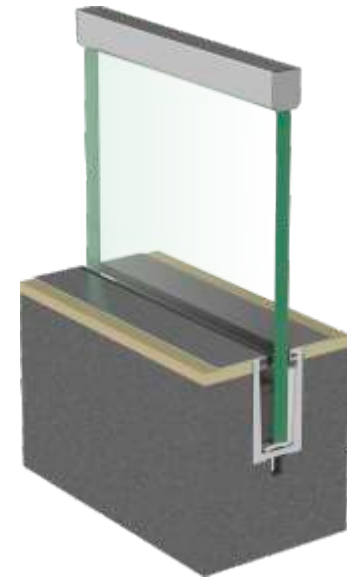

Concealed Bracket with Full Cover

RAILING MODEL NO.
ALRL-27

GLASS THICKNESS
12.00 TO 17.52 mm

ALRL-27
BRACKET

ALCP-27
COVER PROFILE