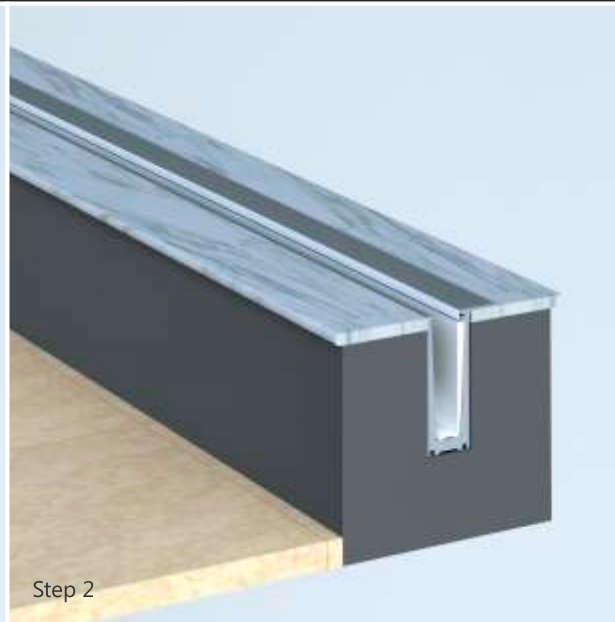

CONCEALED CONTINUOUS

ALUMINIUM RAILING SYSTEMS

PAGE
48 TO **50**