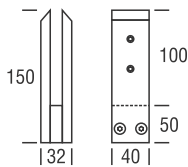

ALS-18

Floor Mounting

Connects Frameless Glass to Handrail

Finish : Matt | Material Stainless Steel 304