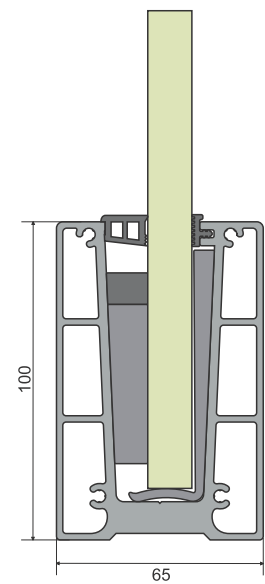

Top Mounting Continuous

RAILING MODEL NO.
ALRL-38

CERTIFIED

GLASS THICKNESS
12.00 TO 17.52 mm