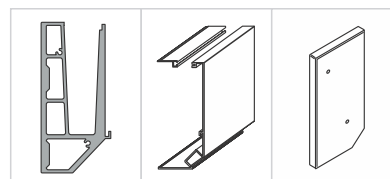

ALRL-19
BRACKET

ALCP-19
COVER PROFILE

ALEC-19
END CAP