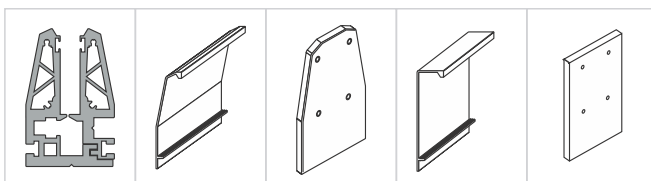

ALUMINIUM
RAILING SYSTEMS

Step 1

Step 2

Step 3

Step 4

PAGE
10 TO 12

Top Mounting Bracket with Full Cover

RAILING MODEL NO.
ALRL-01

GLASS THICKNESS
10.00 TO 12.00 mm

ALRL-01

ALRL-01 (S)

ALRL-01
PROFILE

ALCP-01
COVER PROFILE

ALEC-01
END CAP

ALCP-01(S)
COVER PROFILE

ALEC-01(S)
END CAP

Top Mounting Bracket with Full Cover

RAILING MODEL NO.
ALRL-02

GLASS THICKNESS
10.00 TO 17.52 mm

ALRL-02
PROFILE

ALCP-02
COVER PROFILE

ALEC-02
END CAP

Top Mounting Bracket with Full Cover

RAILING MODEL NO.
ALRL-28