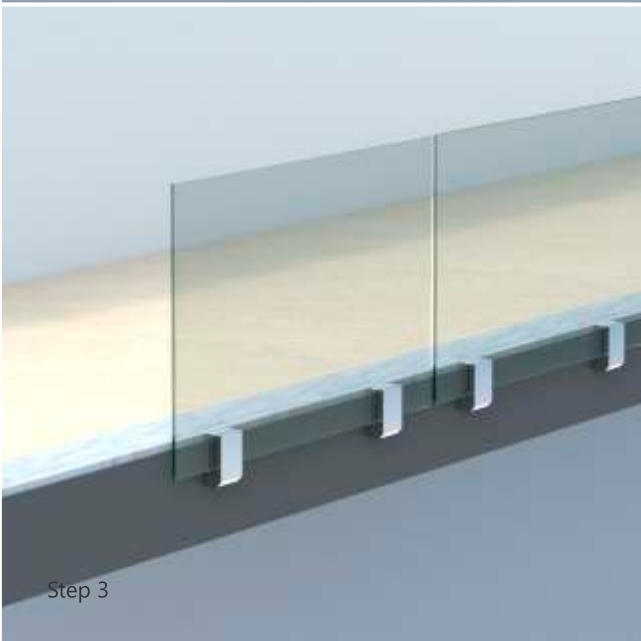

SIDE MOUNTING BRACKET

ALUMINIUM
RAILING SYSTEMS

PAGE
52

Side Mounting Bracket

RAILING MODEL NO.
ALRL-20

GLASS THICKNESS
12.00 mm

SIDE MOUNTING BRACKET WITH FULL COVER

ALUMINIUM
RAILING SYSTEMS