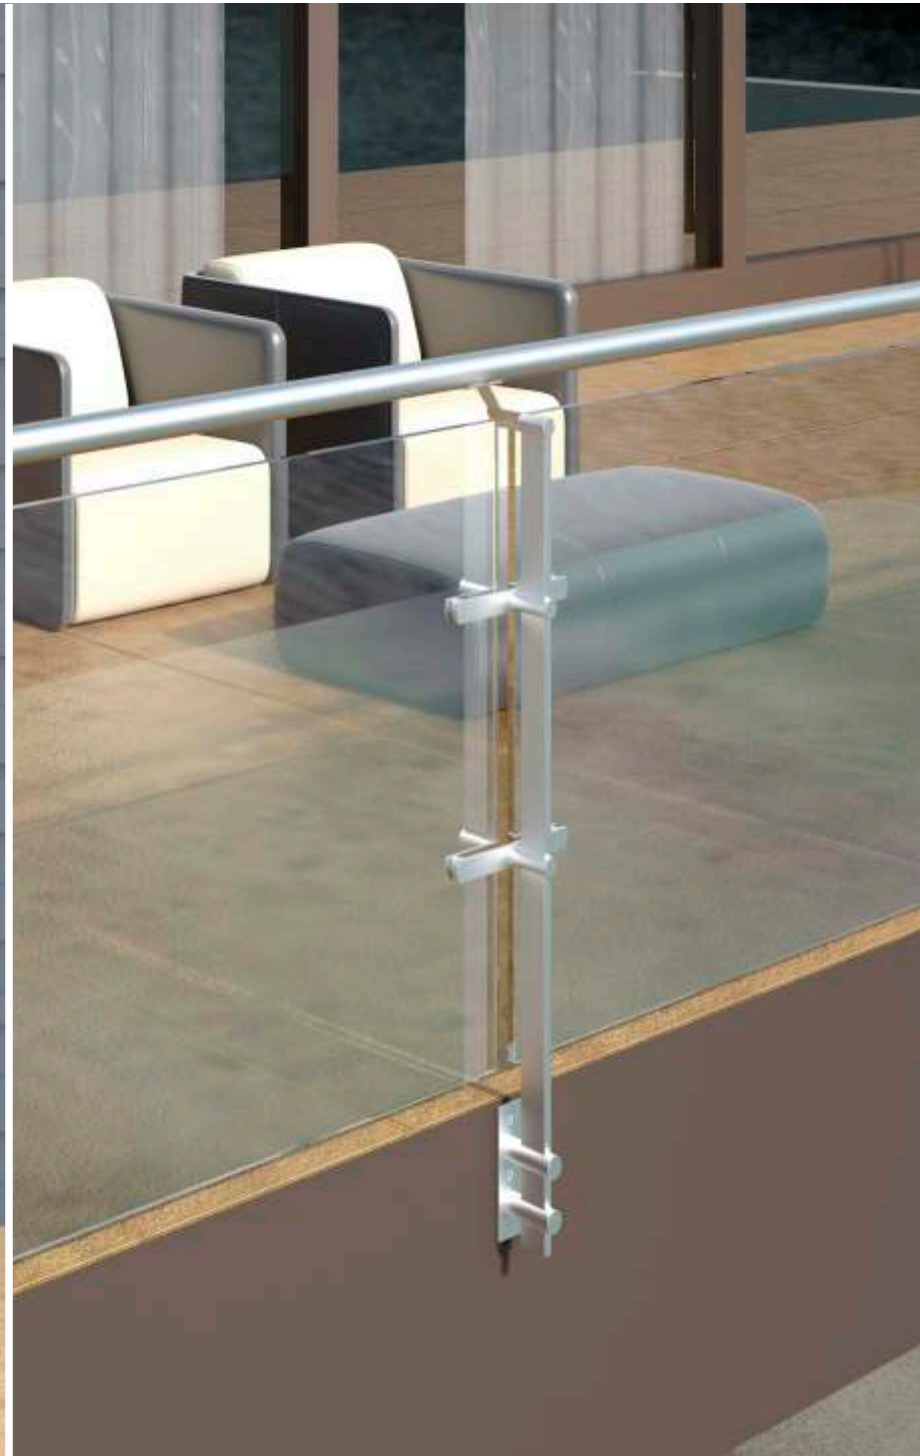

Stainless Steel Railing Systems