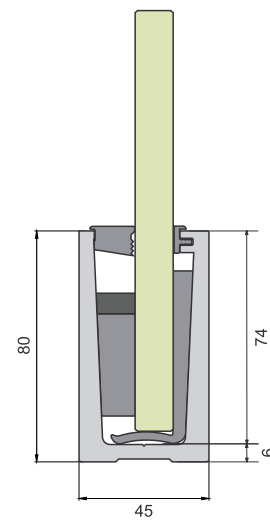

CERTIFIED

GLASS THICKNESS
12.00 TO 17.52 mm

ALRL-10
PROFILE

ALEC-10
END CAP

Top Mounting Continuous

RAILING MODEL NO.

ALRL-11

GLASS THICKNESS