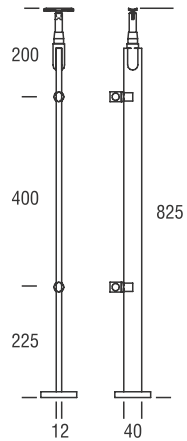

Stainless Steel Railing Systems

ALS-11 (Solid)

Floor Mounting

Connects Co-Rail & Handrail

Finish : Matt | Material Stainless Steel 304

2K | 3K | 4K | SB