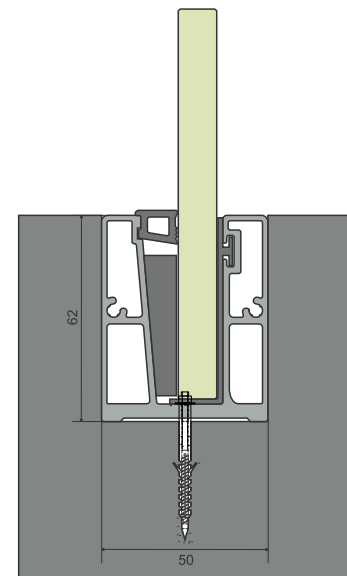

SIDE MOUNTING BRACKET

ALUMINIUM
RAILING SYSTEMS

PAGE
52

Side Mounting Bracket

RAILING MODEL NO.
ALRL-20

GLASS THICKNESS
12.00 mm

SIDE MOUNTING BRACKET WITH FULL COVER

ALUMINIUM
RAILING SYSTEMS