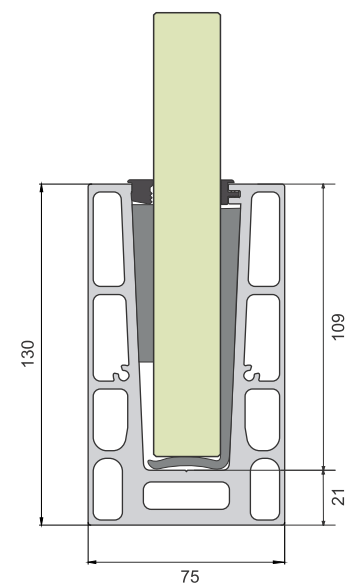

Top Mounting Continuous

RAILING MODEL NO.
ALRL-12

CERTIFIED

GLASS THICKNESS
20.89 TO 25.52 mm