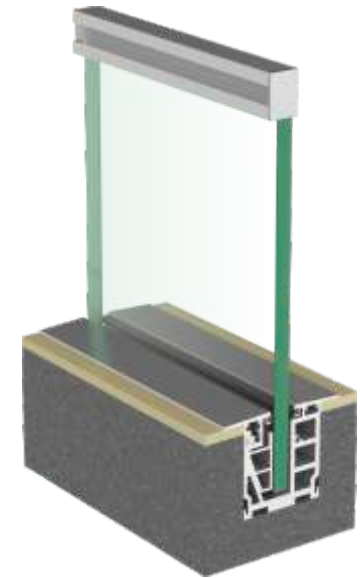

GLASS THICKNESS
12.00 TO 17.52 mm

ALRL-27
BRACKET

ALCP-27
COVER PROFILE

Concealed Bracket with Full Cover

RAILING MODEL NO.
ALRL-39

GLASS THICKNESS
10.00 TO 13.52 mm

ALRL-39
PROFILE

ALCP-39
COVER PROFILE