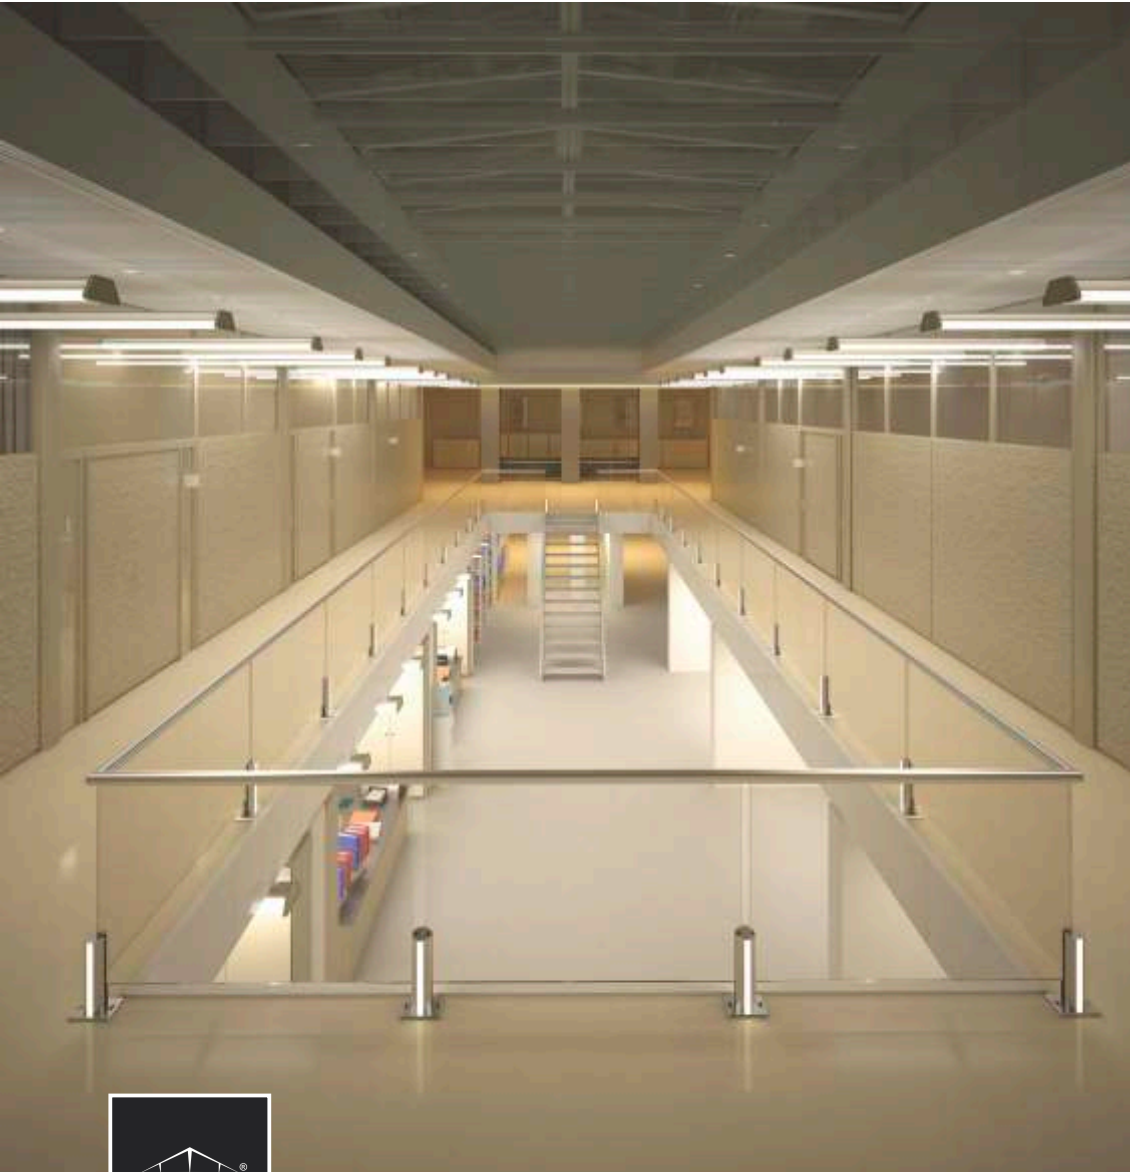

Top Mounting Bracket for Balcony (Aluminium)

RAILING MODEL NO.

ALRL-33

Options : LED / NON LED

GLASS THICKNESS
10.00 TO 17.52 mm