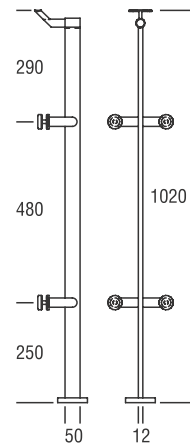

ALS-09 (Solid)

Floor Mounting (Double Side)

Connects Glass to Handrail

Finish : Matt | Material Stainless Steel 304