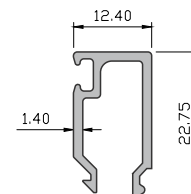

CLIP ON PROFILE