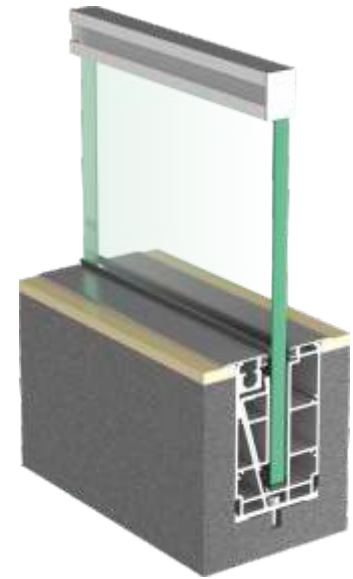

IT'S NEVER
BEEN DONE
BEFORE

CONCEALED BRACKET WITH FULL COVER

ALUMINIUM
RAILING SYSTEMS

PAGE
42 TO **45**

Concealed Bracket with Full Cover

RAILING MODEL NO.
ALRL-03

GLASS THICKNESS
10.00 TO 17.52 mm

ALRL-03
BRACKET