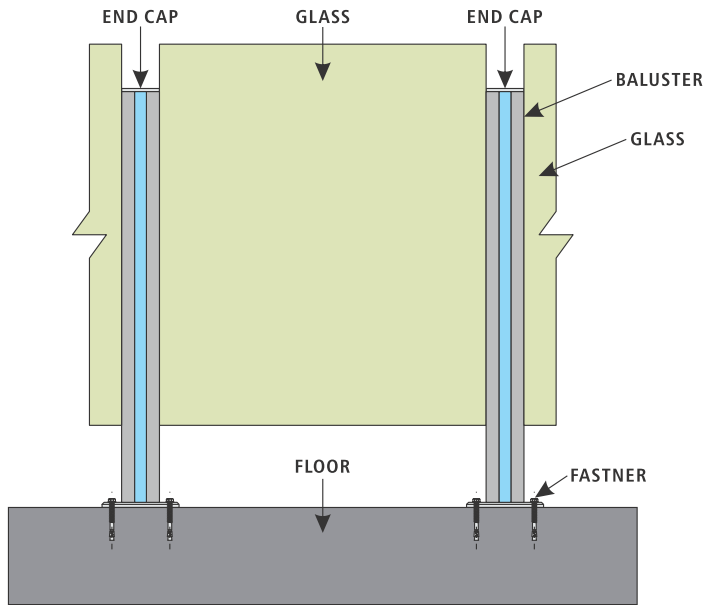

ALEC-14 LR
END CAP

ALEC-14 LL
END CAP

ALEC-14 I
END CAP

ALEC-14 CR
END CAP

ALEC-14 CL
END CAP

Top Mounting Vertical Balustered (Aluminium)

Top Mounting Bracket for Balcony (Aluminium)

RAILING MODEL NO.