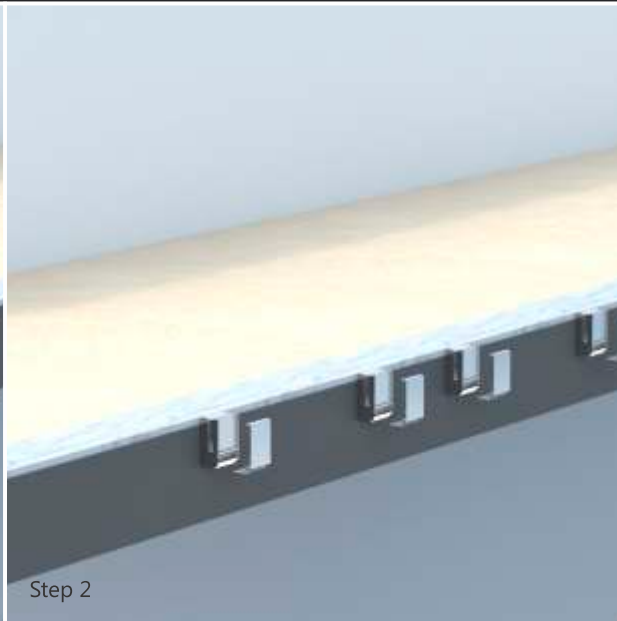

SIDE MOUNTING BRACKET

ALUMINIUM
RAILING SYSTEMS

PAGE
52