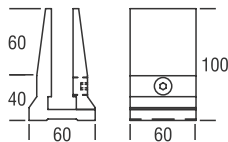

ALS-03

Floor Mounting

Connects Frameless Glass to Handrail

Finish : Matt | Material Stainless Steel 304

ALS-04

Floor Mounting

Connects Frameless Glass to Handrail

Finish : Matt | Material Stainless Steel 304