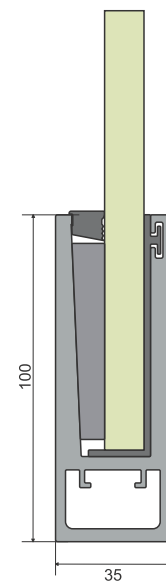

Top Mounting Continuous

RAILING MODEL NO.
ALRL-35

GLASS THICKNESS
12.00 TO 12.89 mm

ALRL-35
PROFILE

ALEC-35
END CAP