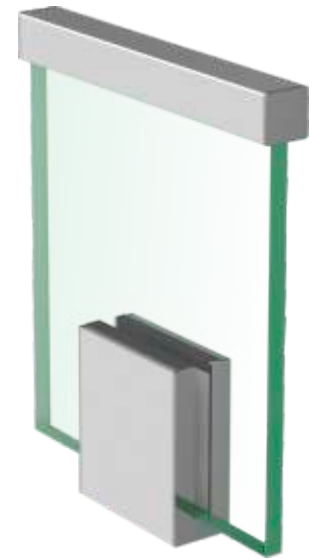

Top Mounting Bracket

RAILING MODEL NO.
ALRL-06

GLASS THICKNESS
12.00 mm

Top Mounting Bracket With End Cap

RAILING MODEL NO.
ALRL-15

GLASS THICKNESS
12.00 mm

Top Mounting Bracket With End Cap

RAILING MODEL NO.
ALRL-16