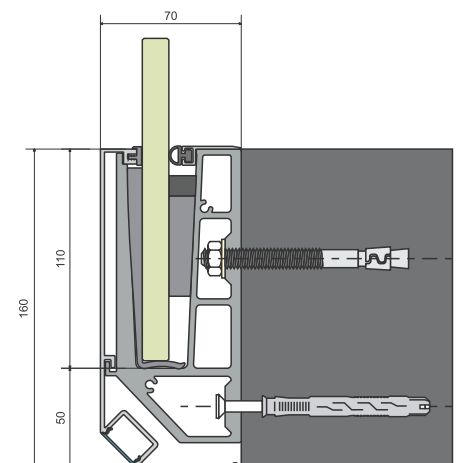

ALRL-17
PROFILE

ALCP-17
COVER PROFILE

ALEC-17
END CAP