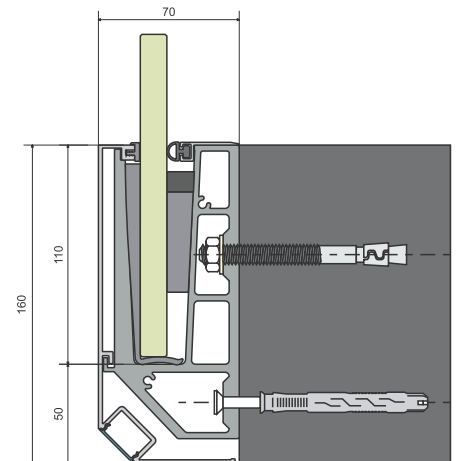

SIDE MOUNTING BRACKET

ALUMINIUM
RAILING SYSTEMS

PAGE
52

Side Mounting Bracket

RAILING MODEL NO.
ALRL-20

GLASS THICKNESS
12.00 mm

SIDE MOUNTING BRACKET WITH FULL COVER

ALUMINIUM
RAILING SYSTEMS