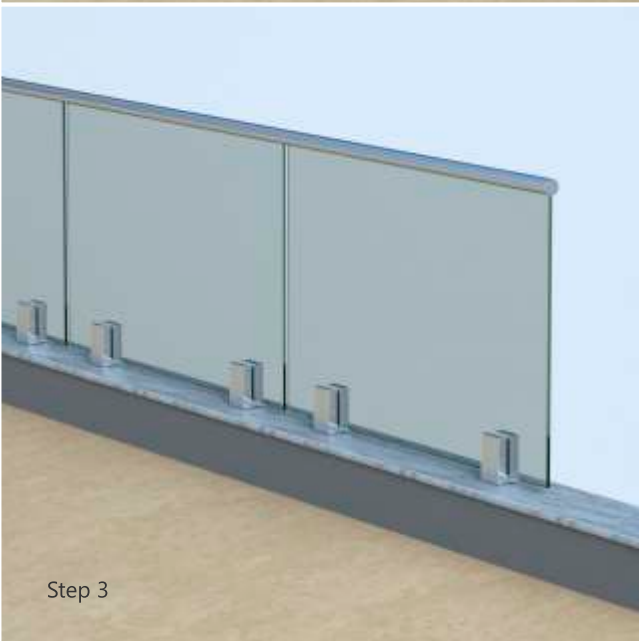

GLASS THICKNESS
10.00 TO 13.52 mm

ALRL-28
PROFILE

ALCP-28
COVER PROFILE

ALEC-28
END CAP

TOP MOUNTING BRACKET

ALUMINIUM
RAILING SYSTEMS

Step 1

Step 2