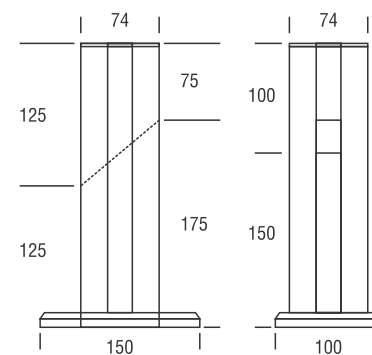

ALEC-40 LR
END CAP

ALEC-40 LL
END CAP

ALEC-40 I
END CAP

ALEC-40 CR
END CAP

ALEC-40 CL
END CAP