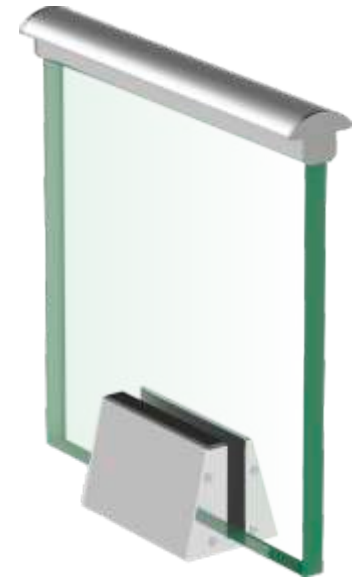

Top Mounting Bracket With End Cap

RAILING MODEL NO.
ALRL-30

GLASS THICKNESS
12.00 mm