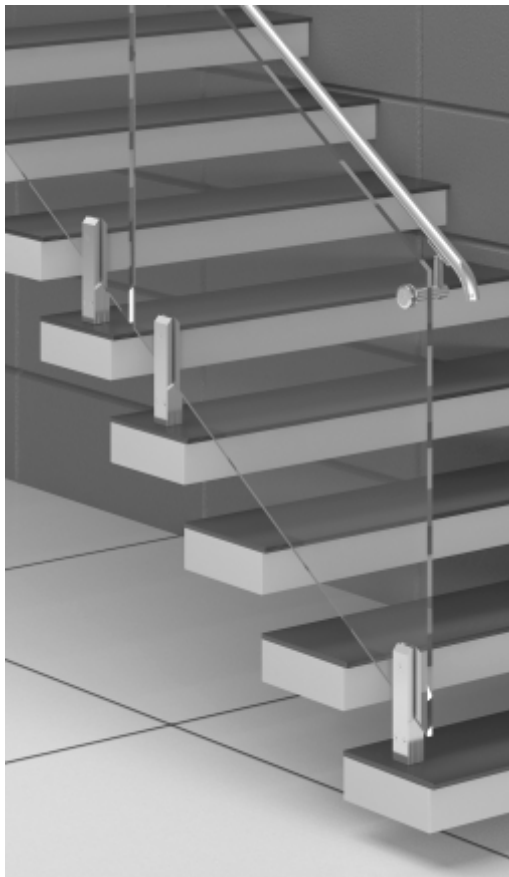

60 X 40 RECTANGLE SLOTTED

RECTANGLE 60MM X 40MM ALS HR-08	MODULAR BEND 60MM X 40MM ALS MCE-08	90° FIX BEND SLOTTED 60MM X 40MM ALS CS-08	RIB SLEEVE SLOTTED 60MM X 40MM ALS RS-08	END CAP SLOTTED 60MM X 40MM ALS EC-08	WALL CONCEAL 60MM X 40MM ALS WC-08