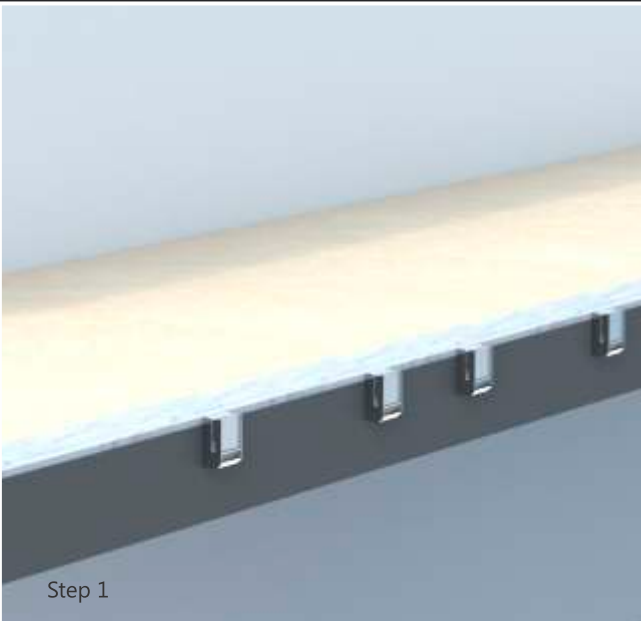

SIDE MOUNTING BRACKET

ALUMINIUM
RAILING SYSTEMS

PAGE
52