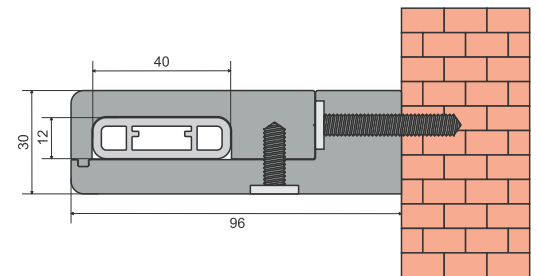

Wall Mounting Handrail System (Aluminium)

RAILING MODEL NO.
ALRL-41