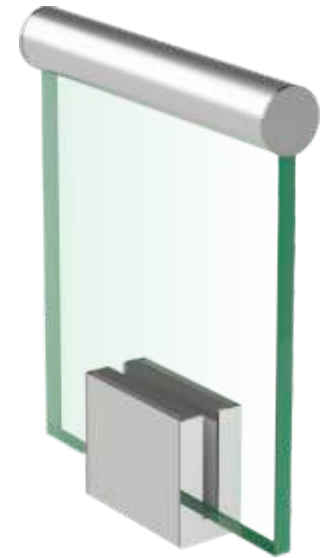

Top Mounting Bracket

RAILING MODEL NO.
ALRL-06

GLASS THICKNESS
12.00 mm

Top Mounting Bracket With End Cap

RAILING MODEL NO.
ALRL-15

GLASS THICKNESS
12.00 mm

Top Mounting Bracket With End Cap

RAILING MODEL NO.
ALRL-16

GLASS THICKNESS
12.00 mm

Top Mounting Bracket With End Cap

RAILING MODEL NO.
ALRL-21

GLASS THICKNESS
12.00 mm

Top Mounting Bracket With End Cap

RAILING MODEL NO.
ALRL-22

GLASS THICKNESS
12.00 mm

Top Mounting Bracket With End Cap