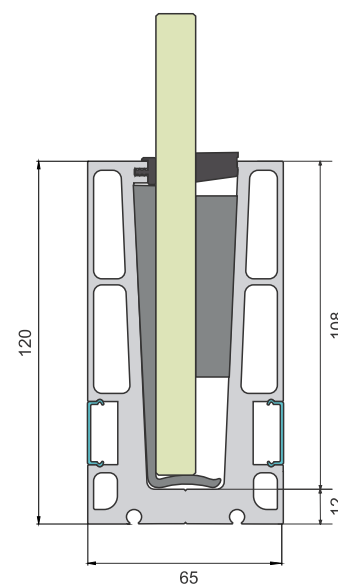

RAILING MODEL NO.

ALRL-09

Options : LED / NON LED

CERTIFIED

GLASS THICKNESS

12.00 TO 17.52 mm