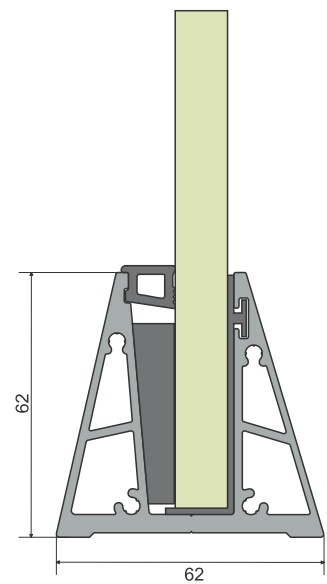

GLASS THICKNESS
12.00 TO 13.52 mm

ALRL-18
PROFILE

ALEC-18
END CAP

Top Mounting Continuous

RAILING MODEL NO.
ALRL-34

GLASS THICKNESS
12.00 TO 13.52 mm

ALRL-34
PROFILE

ALEC-34
END CAP