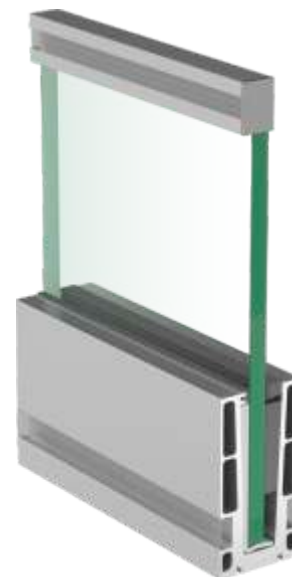

RAILING MODEL NO.

ALRL-09

Options : LED / NON LED

CERTIFIED

GLASS THICKNESS

12.00 TO 17.52 mm