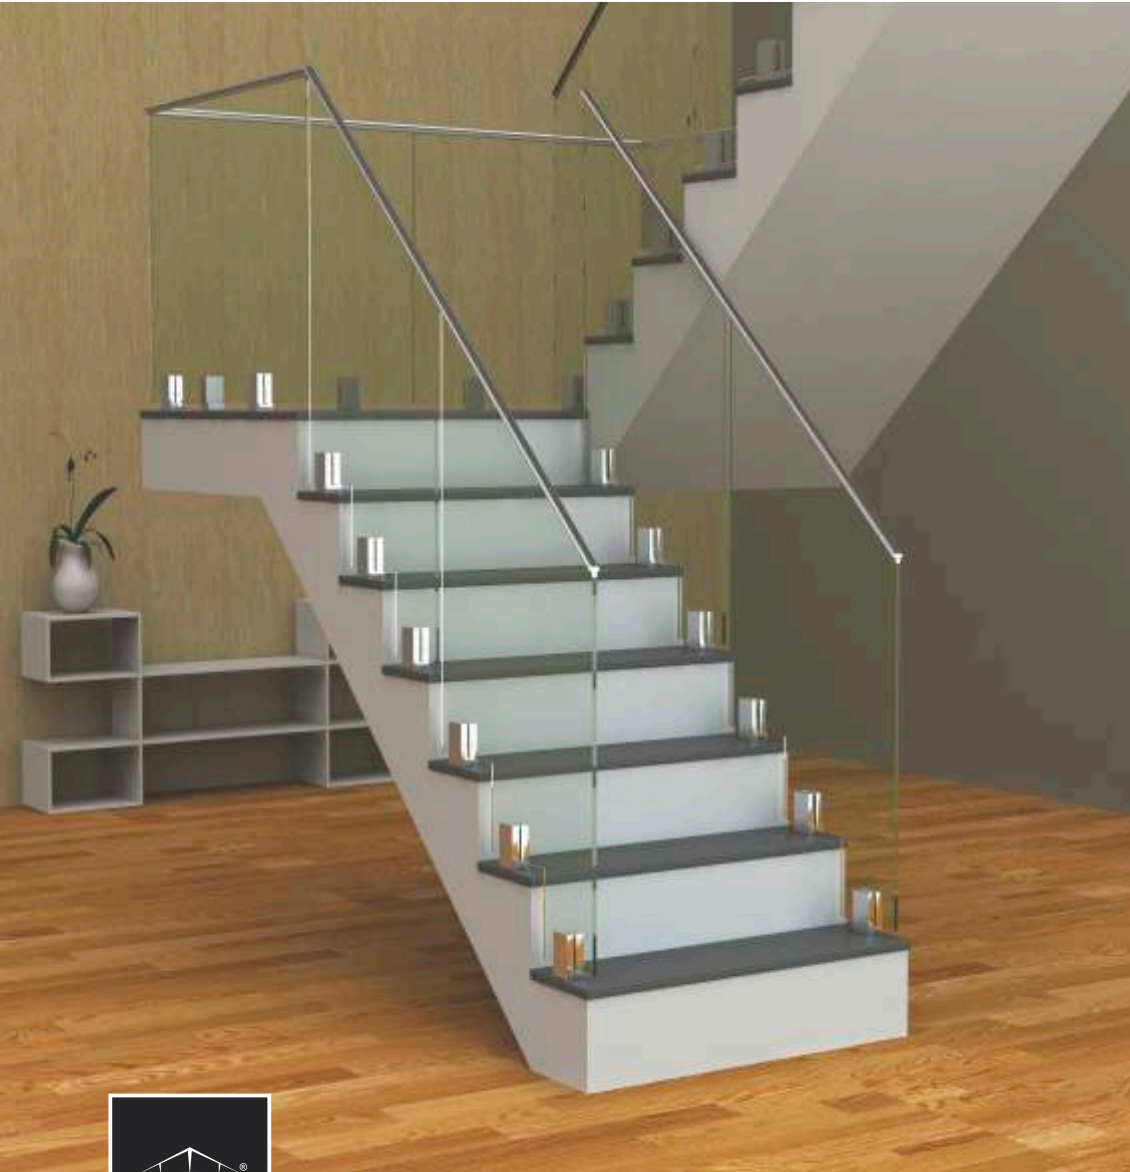

RAILING MODEL NO.
ALRL-30

GLASS THICKNESS
12.00 mm

Top Mounting Bracket With End Cap

RAILING MODEL NO.
ALRL-31

GLASS THICKNESS
12.00 mm

Top Mounting Bracket With End Cap

RAILING MODEL NO.
ALRL-32

GLASS THICKNESS
12.00 mm