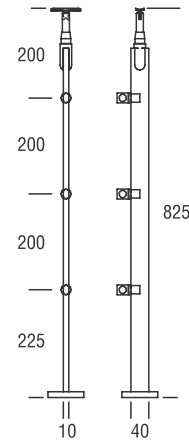

ALS-12 (Hollow)

Floor Mounting

Connects Co-Rail & Handrail

Finish : Matt | Material Stainless Steel 304

2K | 3K | 4K | SB