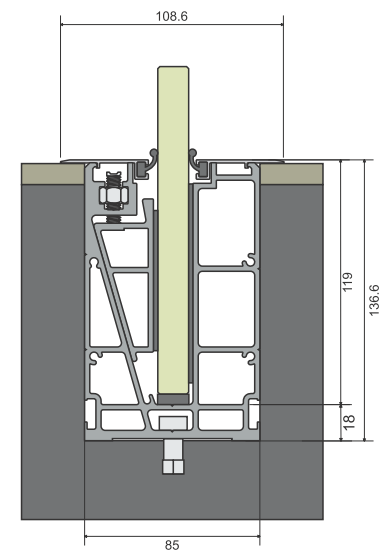

IT'S NEVER
BEEN DONE
BEFORE

CONCEALED BRACKET WITH FULL COVER

ALUMINIUM
RAILING SYSTEMS

PAGE
42 TO **45**

Concealed Bracket with Full Cover

RAILING MODEL NO.
ALRL-03

GLASS THICKNESS
10.00 TO 17.52 mm

ALRL-03
BRACKET