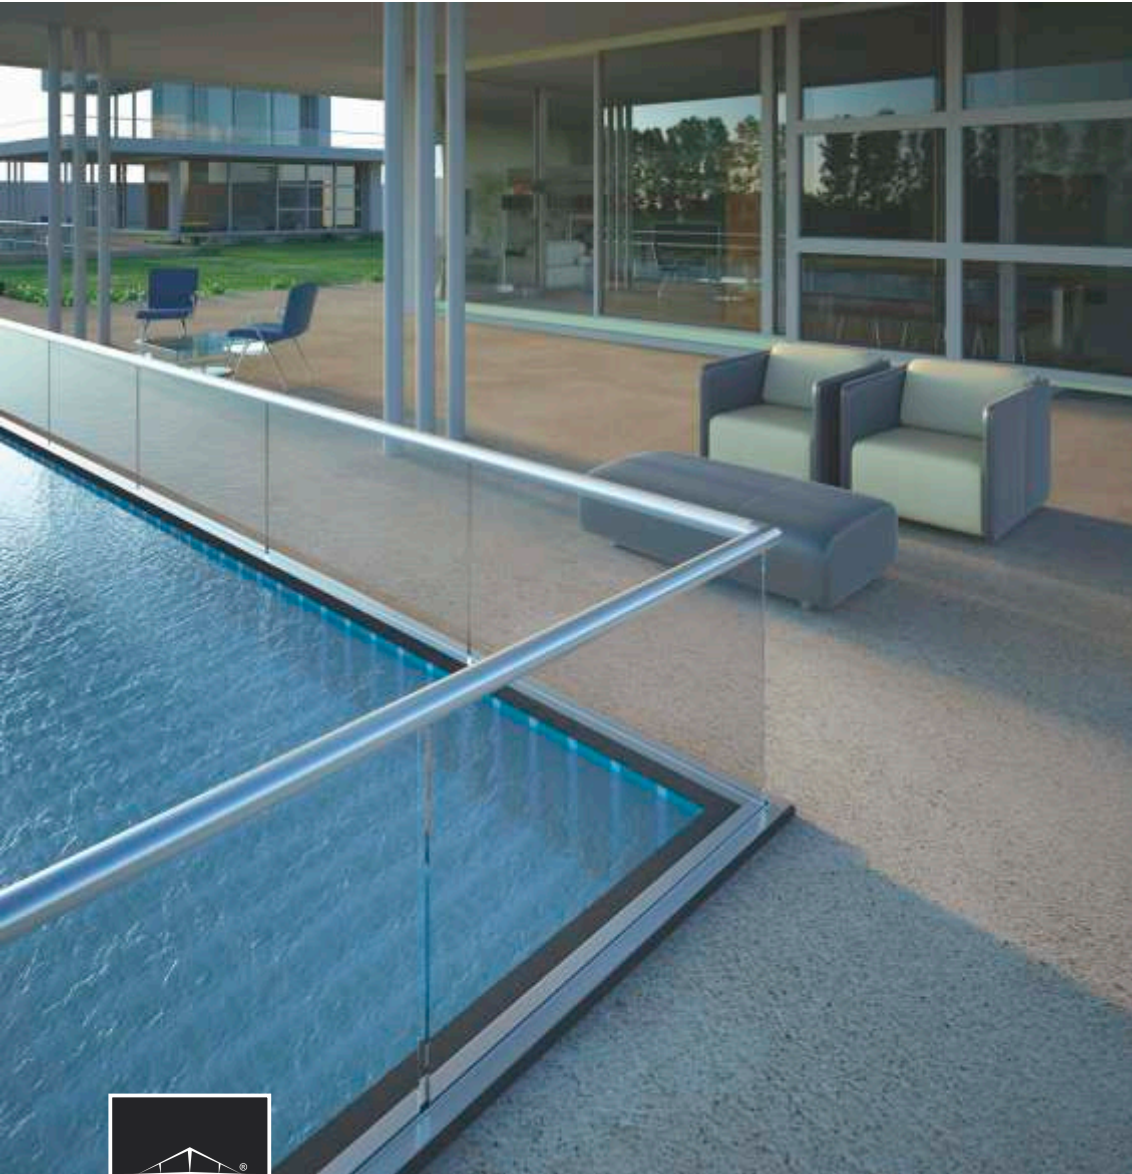

Concealed Bracket with Full Cover

RAILING MODEL NO.
ALRL-26

GLASS THICKNESS
12.00 TO 17.52 mm

ALRL-26
BRACKET

ALCP-26
COVER PROFILE