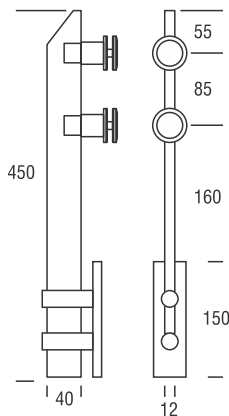

ALS-21 (solid)

Side Mounting

Connects Frameless Glass to Handrail

Finish : Matt | Material Stainless Steel 304