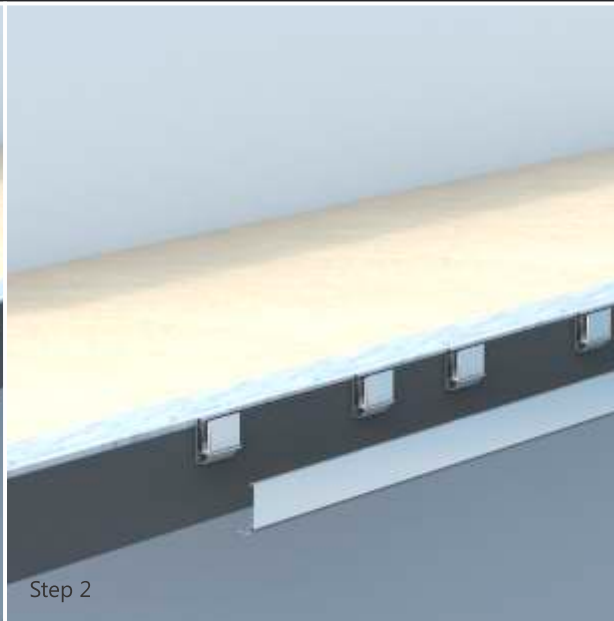

SIDE MOUNTING BRACKET

ALUMINIUM
RAILING SYSTEMS

PAGE
52

Side Mounting Bracket

RAILING MODEL NO.
ALRL-20

GLASS THICKNESS
12.00 mm

SIDE MOUNTING BRACKET WITH FULL COVER

ALUMINIUM
RAILING SYSTEMS