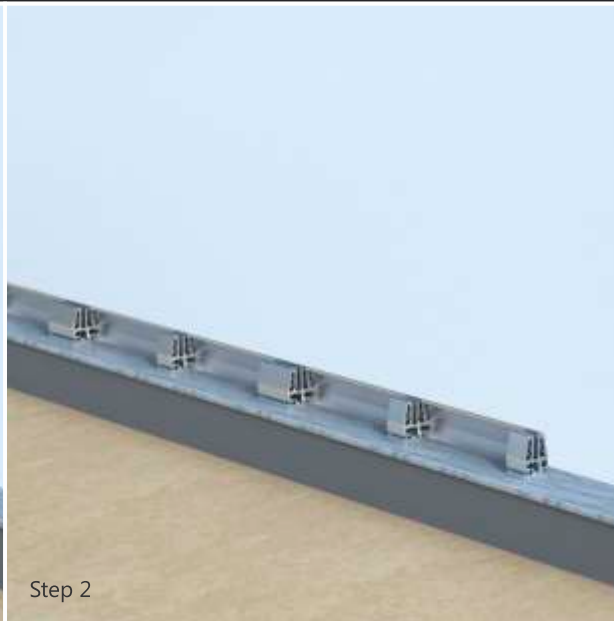

ALS-19	Side Mounting	85
ALS-20	Side Mounting	85
ALS-21	Side Mounting	85
ALS-22	Side Mounting	85
SS Handrail Accessories		86

TOOLS

TOOLS	Alurail Tools	90
--------------	---------------	----

TOP MOUNTING BRACKET WITH FULL COVER

ALUMINIUM
RAILING SYSTEMS

Step 1

Step 2

Step 3

Step 4

PAGE
10 TO 12

Top Mounting Bracket with Full Cover

RAILING MODEL NO.
ALRL-01