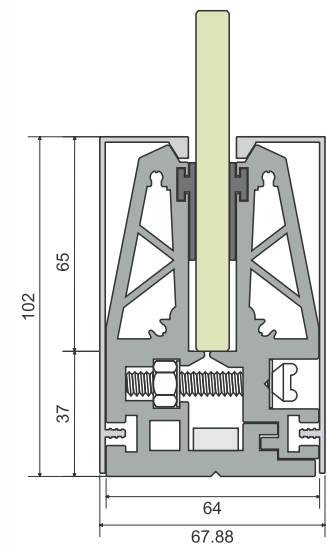

ALRL-23 (S)