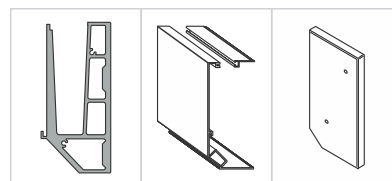

ALRL-17
PROFILE

ALCP-17
COVER PROFILE

ALEC-17
END CAP