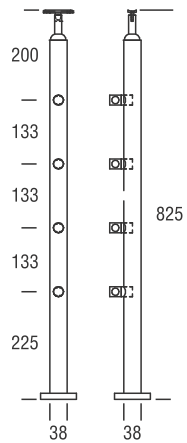

ALS-13

Floor Mounting

Connects Co-Rail & Handrail

Finish : Matt | Material Stainless Steel 304

2K | 3K | 4K | SB