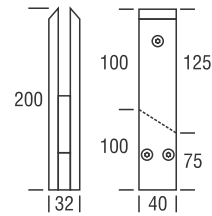

ALS-18

Floor Mounting

Connects Frameless Glass to Handrail

Finish : Matt | Material Stainless Steel 304

ALS-16

Floor Mounting

Connects Frameless Glass to Handrail

Finish : Matt | Material Stainless Steel 304

ALS-17 (Stair)

Floor Mounting

Connects Frameless Glass to Handrail

Finish : Matt | Material Stainless Steel 304