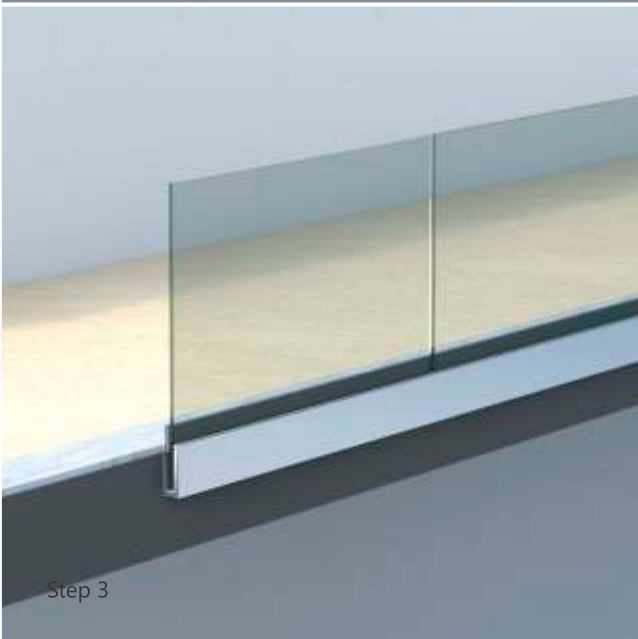

SIDE MOUNTING CONTINUOUS

ALUMINIUM
RAILING SYSTEMS

PAGE
56 TO 57