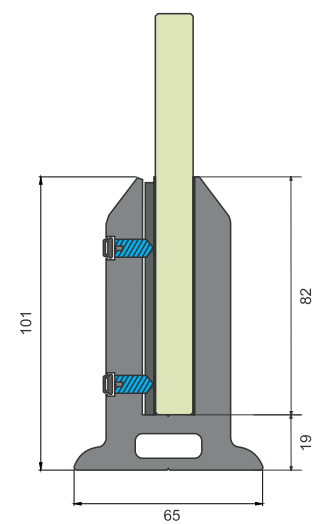

Top Mounting Bracket

RAILING MODEL NO.
ALRL-06

GLASS THICKNESS
12.00 mm