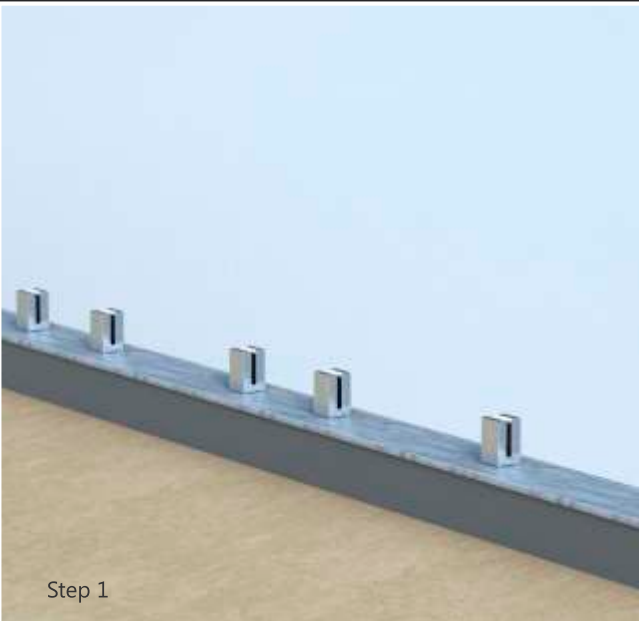

GLASS THICKNESS
10.00 TO 13.52 mm

ALRL-28
PROFILE

ALCP-28
COVER PROFILE

ALEC-28
END CAP

TOP MOUNTING BRACKET

ALUMINIUM
RAILING SYSTEMS

Step 1

Step 2