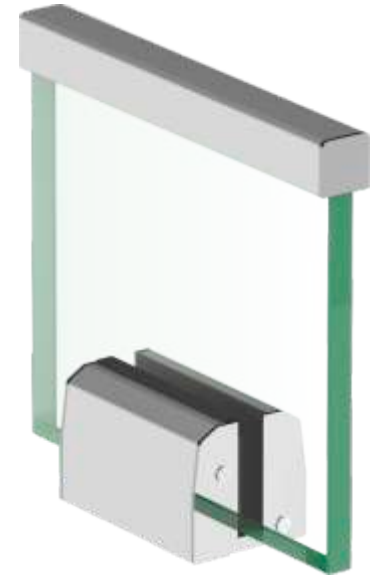

Top Mounting Bracket With End Cap

RAILING MODEL NO.
ALRL-21

GLASS THICKNESS
12.00 mm