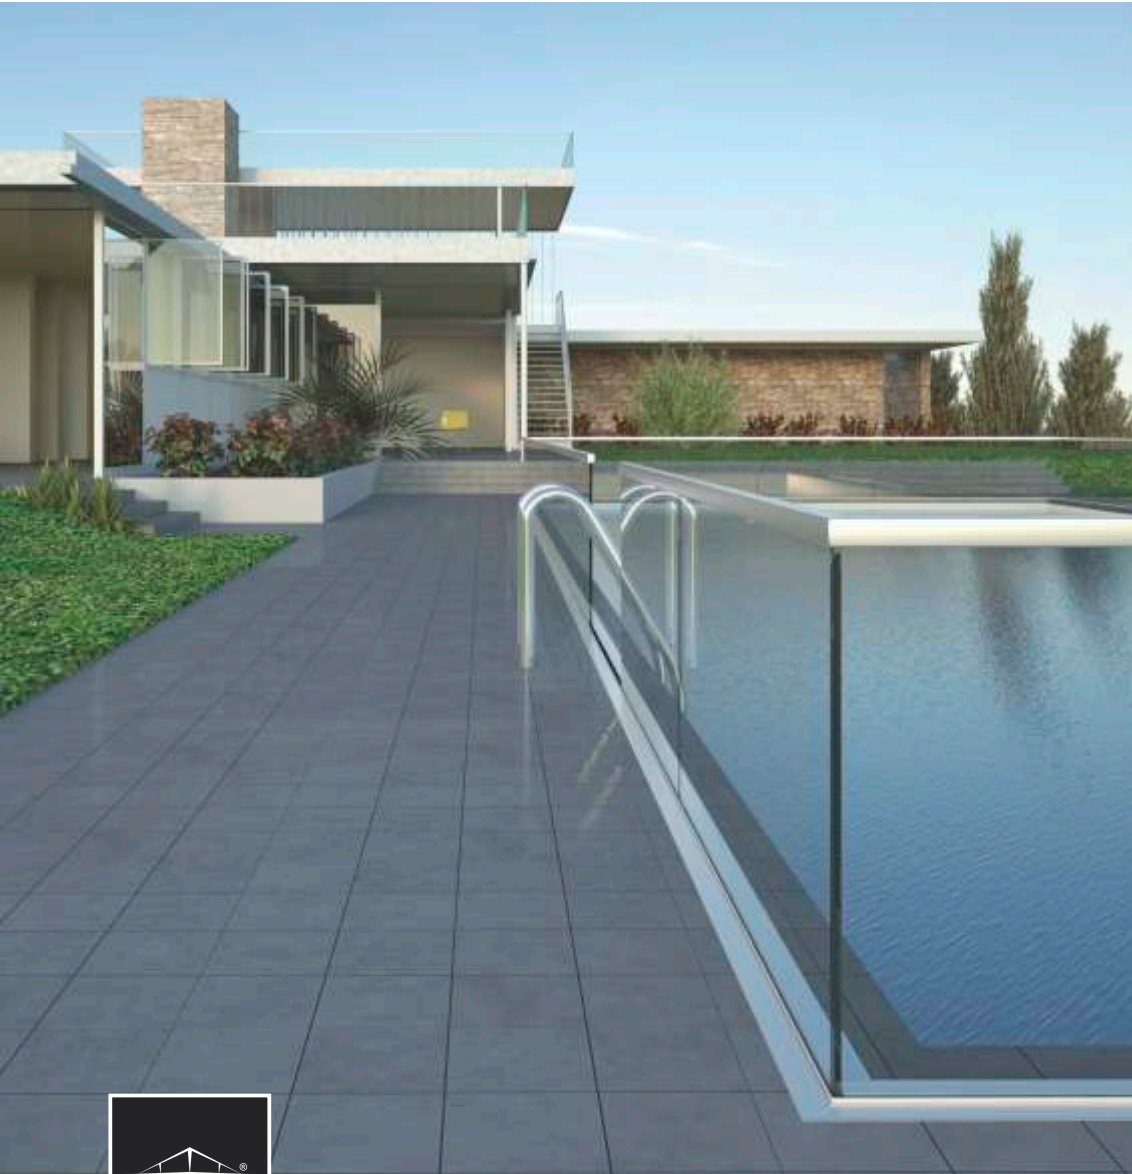

Concealed Continuous

RAILING MODEL NO.
ALRL-25

GLASS THICKNESS
12.00 TO 17.52 mm

ALRL-25
PROFILE

ALCP-25
COVER PROFILE