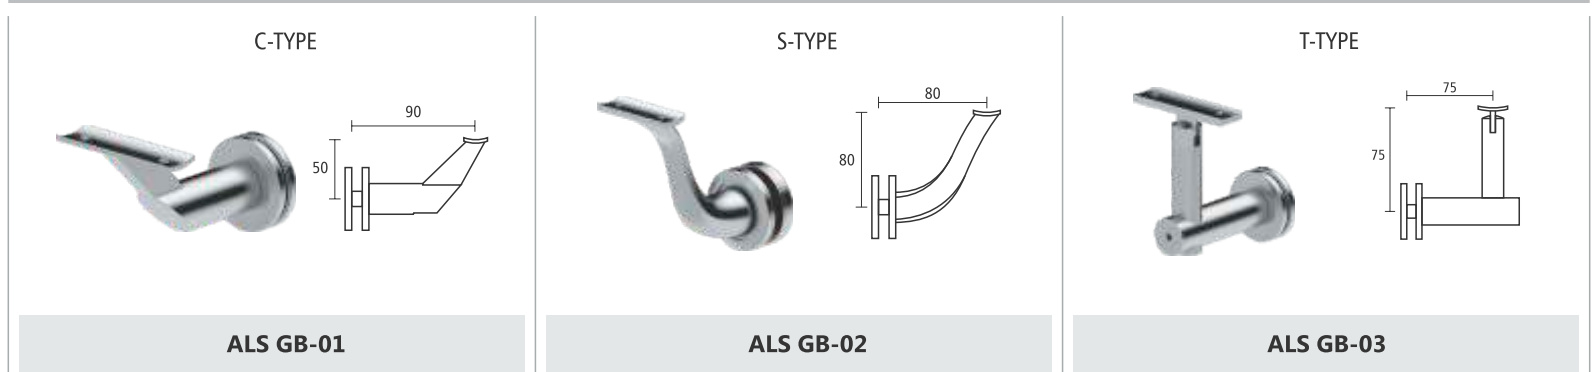

GLASS BRACKET