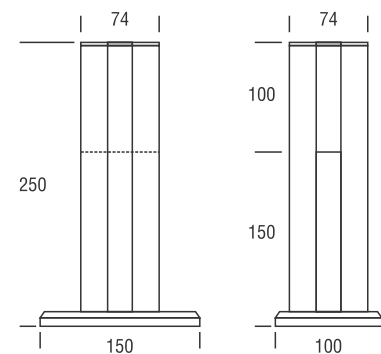

ALRL-33

Options : LED / NON LED

GLASS THICKNESS
10.00 TO 17.52 mm

ALEC-33 LR
END CAP

ALEC-33 LL
END CAP

ALEC-33 I
END CAP

ALEC-33 CR
END CAP

ALEC-33 CL
END CAP