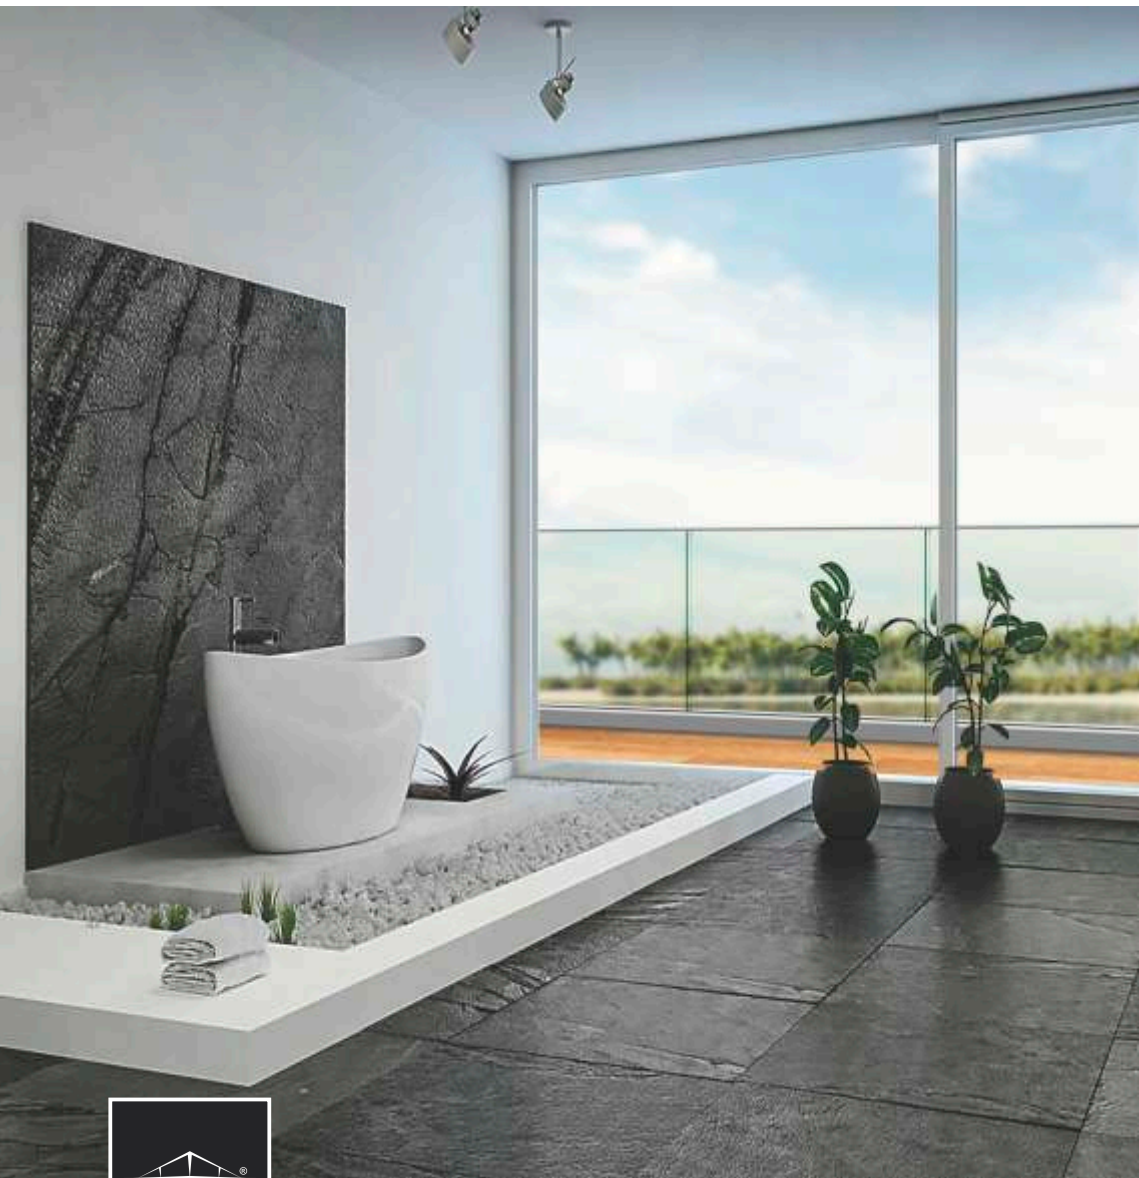

Top Mounting Bracket with Full Cover

RAILING MODEL NO.
ALRL-28

GLASS THICKNESS
10.00 TO 13.52 mm