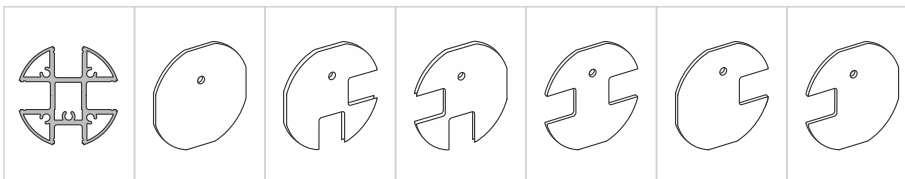

ALEC-14 LR
END CAP

ALEC-14 LL
END CAP

ALEC-14 I
END CAP

ALEC-14 CR
END CAP

ALEC-14 CL
END CAP

Top Mounting Vertical Balustered (Aluminium)

Top Mounting Bracket for Balcony (Aluminium)

RAILING MODEL NO.