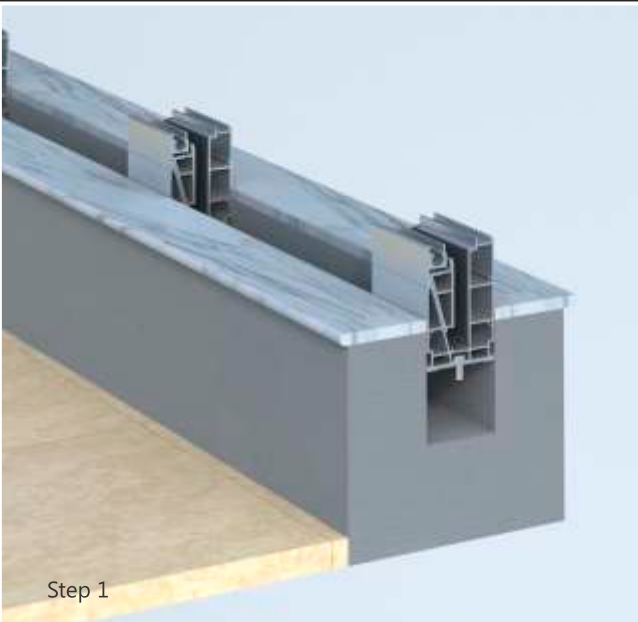

IT'S NEVER
BEEN DONE
BEFORE

CONCEALED BRACKET WITH FULL COVER

ALUMINIUM
RAILING SYSTEMS

PAGE
42 TO **45**

Concealed Bracket with Full Cover

RAILING MODEL NO.
ALRL-03

GLASS THICKNESS
10.00 TO 17.52 mm

ALRL-03
BRACKET