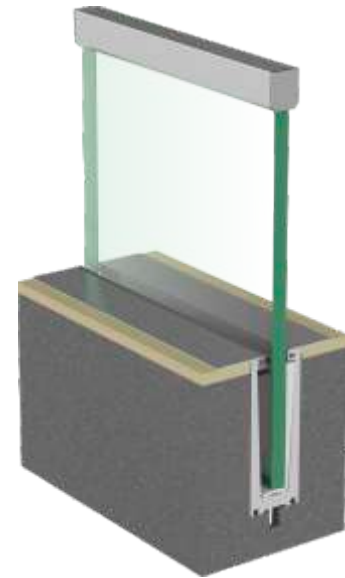

ALCP-03
COVER PROFILE

Concealed Bracket with Full Cover

RAILING MODEL NO.
ALRL-26

GLASS THICKNESS
12.00 TO 17.52 mm

ALRL-26
BRACKET

ALCP-26
COVER PROFILE

Concealed Bracket with Full Cover

RAILING MODEL NO.
ALRL-27