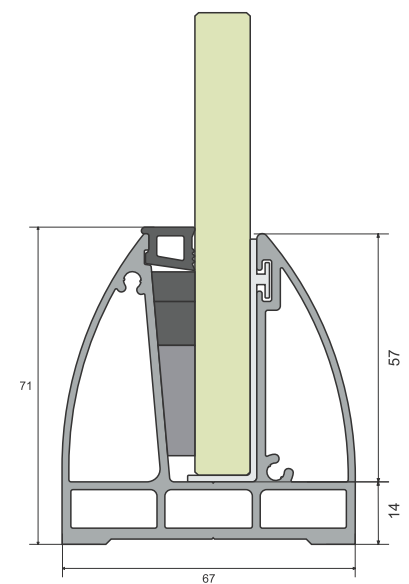

Top Mounting Continuous

RAILING MODEL NO.
ALRL-18

GLASS THICKNESS
12.00 TO 13.52 mm

ALRL-18
PROFILE

ALEC-18
END CAP