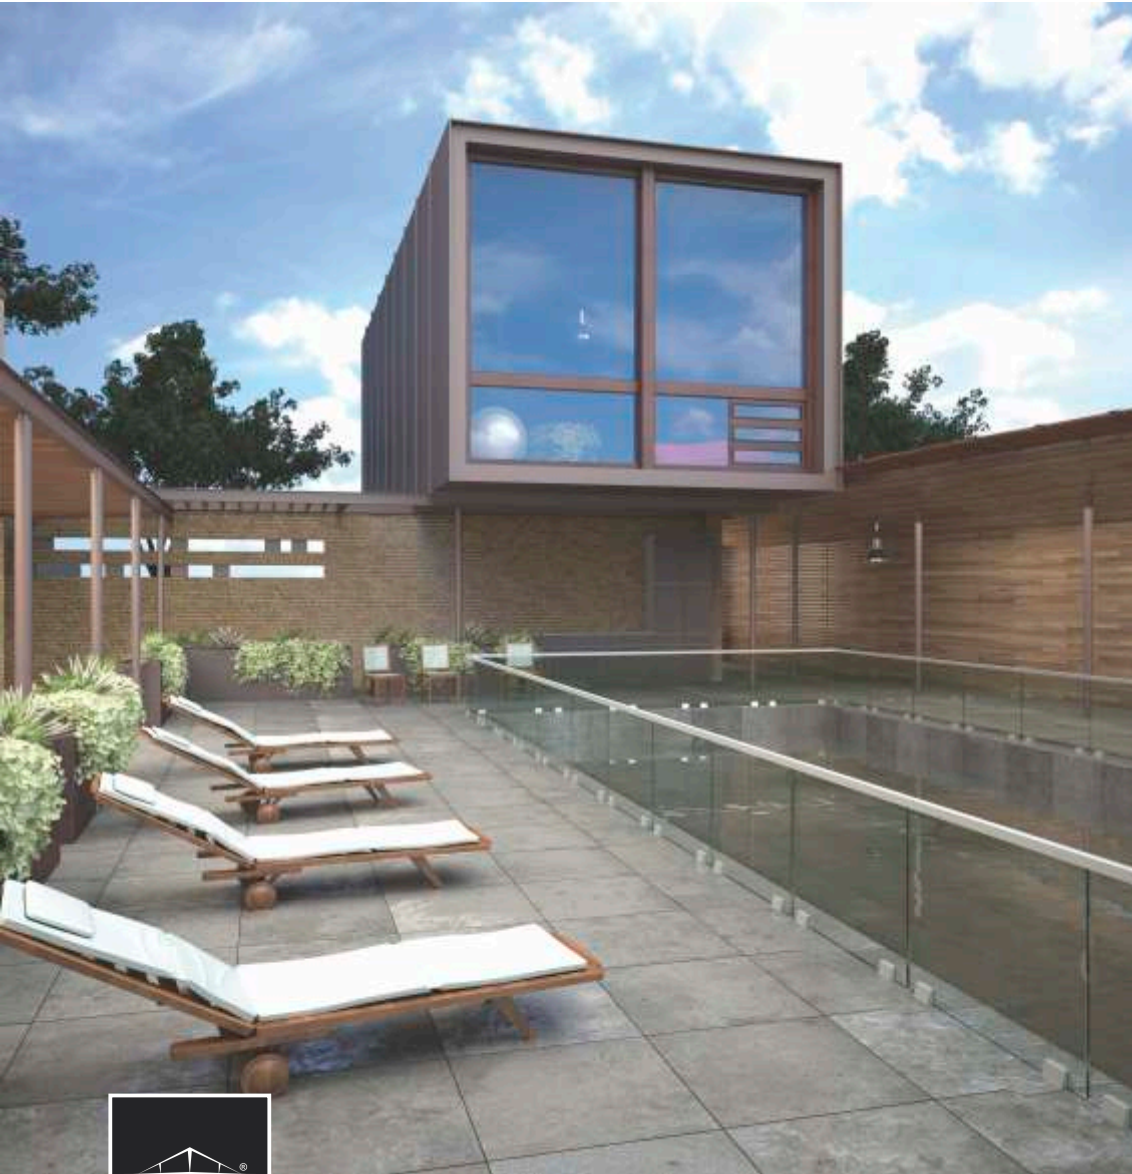

Top Mounting Bracket With End Cap

RAILING MODEL NO.
ALRL-30

GLASS THICKNESS
12.00 mm