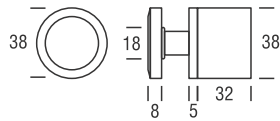

Stainless Steel Railing Systems

ALS-07

Side Mounting

Connects Frameless Glass to Handrail

Finish : Matt | Material Stainless Steel 304

ALS-18

Floor Mounting

Connects Frameless Glass to Handrail

Finish : Matt | Material Stainless Steel 304

ALS-16

Floor Mounting

Connects Frameless Glass to Handrail

Finish : Matt | Material Stainless Steel 304

ALS-17 (Stair)

Floor Mounting

Connects Frameless Glass to Handrail

Finish : Matt | Material Stainless Steel 304