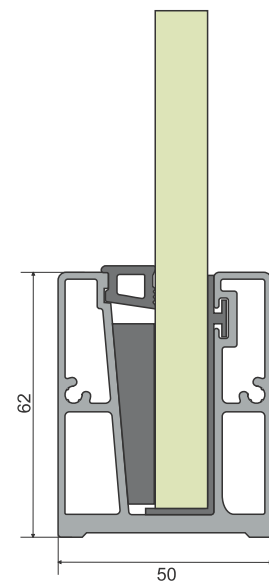

Top Mounting Continuous

RAILING MODEL NO.
ALRL-35

GLASS THICKNESS
12.00 TO 12.89 mm

ALRL-35
PROFILE

ALEC-35
END CAP

Top Mounting Continuous

RAILING MODEL NO.
ALRL-36

GLASS THICKNESS
12.00 TO 13.52 mm