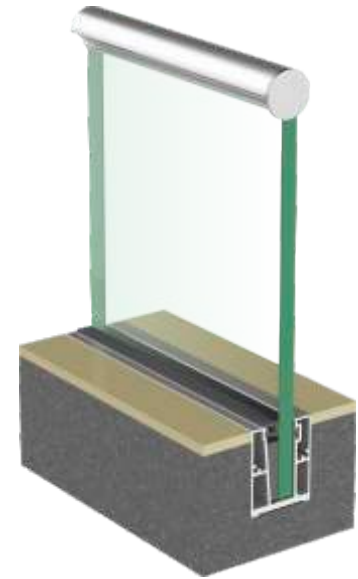

Concealed Continuous

RAILING MODEL NO.
ALRL-25

GLASS THICKNESS
12.00 TO 17.52 mm

ALRL-25
PROFILE

ALCP-25
COVER PROFILE

Concealed Continuous

RAILING MODEL NO.
ALRL-42

GLASS THICKNESS
12.00 TO 12.89 mm