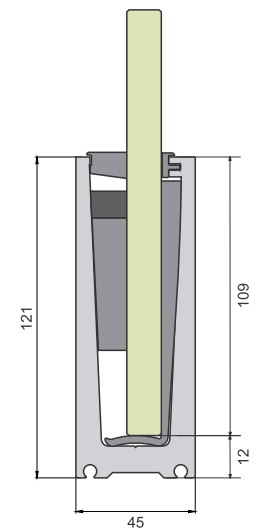

Top Mounting Bracket

RAILING MODEL NO.
ALRL-06

GLASS THICKNESS
12.00 mm

Top Mounting Bracket With End Cap

RAILING MODEL NO.
ALRL-15

GLASS THICKNESS
12.00 mm

Top Mounting Bracket With End Cap

RAILING MODEL NO.
ALRL-16