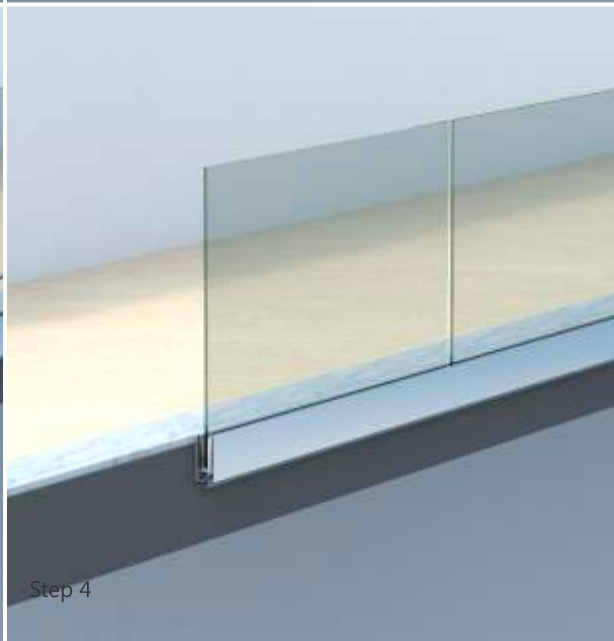

SIDE MOUNTING BRACKET

ALUMINIUM
RAILING SYSTEMS

PAGE
52

Side Mounting Bracket

RAILING MODEL NO.
ALRL-20

GLASS THICKNESS
12.00 mm

SIDE MOUNTING BRACKET WITH FULL COVER

ALUMINIUM
RAILING SYSTEMS