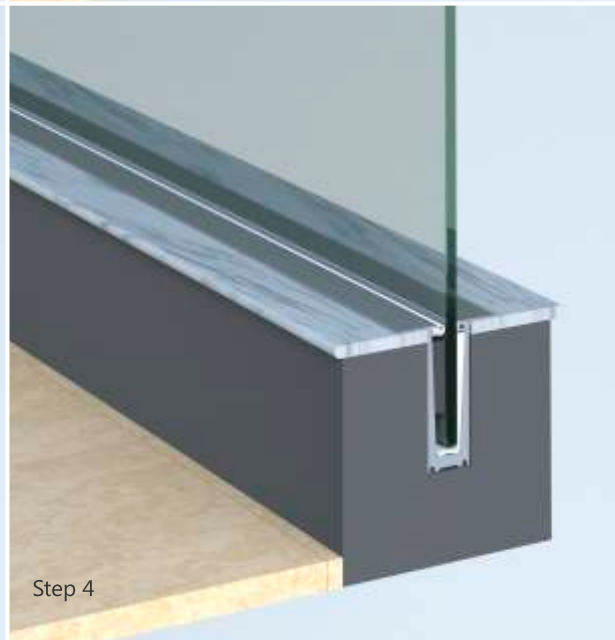

CONCEALED CONTINUOUS

ALUMINIUM RAILING SYSTEMS

PAGE
48 TO **50**