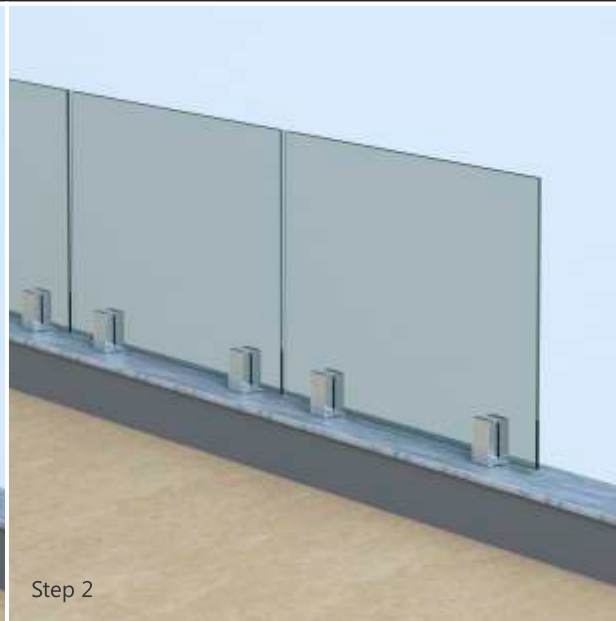

GLASS THICKNESS
10.00 TO 13.52 mm

ALRL-28
PROFILE

ALCP-28
COVER PROFILE

ALEC-28
END CAP

TOP MOUNTING BRACKET

ALUMINIUM
RAILING SYSTEMS

Step 1

Step 2