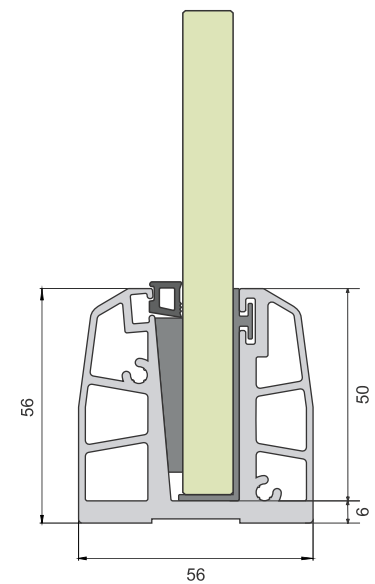

ALEC-12
END CAP

Top Mounting Continuous

RAILING MODEL NO.
ALRL-13

GLASS THICKNESS
12.00 TO 13.52 mm

ALRL-13
PROFILE

ALEC-13
END CAP

Top Mounting Continuous

RAILING MODEL NO.
ALRL-18