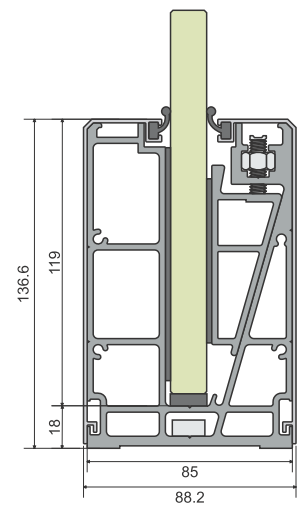

Step 3

PAGE
14 TO **25**

Top Mounting Bracket With End Cap

RAILING MODEL NO.
ALRL-04

GLASS THICKNESS
12.00 mm

Top Mounting Bracket With End Cap

RAILING MODEL NO.
ALRL-05

GLASS THICKNESS
12.00 mm