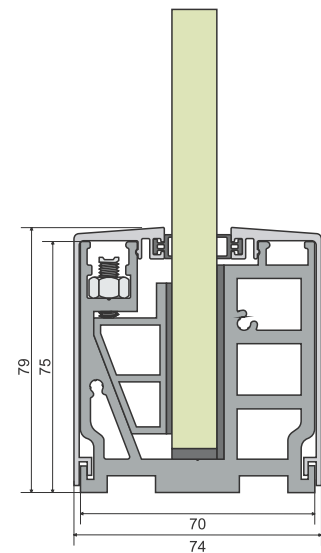

RAILING MODEL NO.
ALRL-23

GLASS THICKNESS
12.00 mm

ALRL-23

ALRL-23 (S)

Top Mounting Bracket With End Cap

RAILING MODEL NO.
ALRL-29

GLASS THICKNESS
12.00 mm

Top Mounting Bracket With End Cap