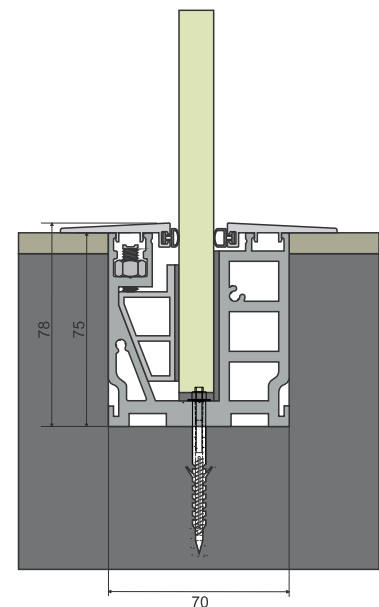

GLASS THICKNESS
12.00 TO 17.52 mm

ALRL-27
BRACKET

ALCP-27
COVER PROFILE

Concealed Bracket with Full Cover

RAILING MODEL NO.
ALRL-39

GLASS THICKNESS
10.00 TO 13.52 mm

ALRL-39
PROFILE

ALCP-39
COVER PROFILE