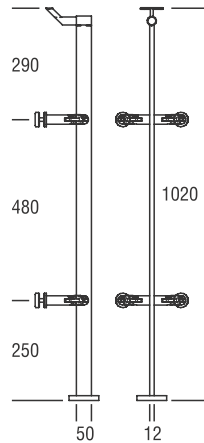

ALS-10 (Solid)

Floor Mounting (Adjustable)

Connects Glass to Handrail

Finish : Matt | Material Stainless Steel 304