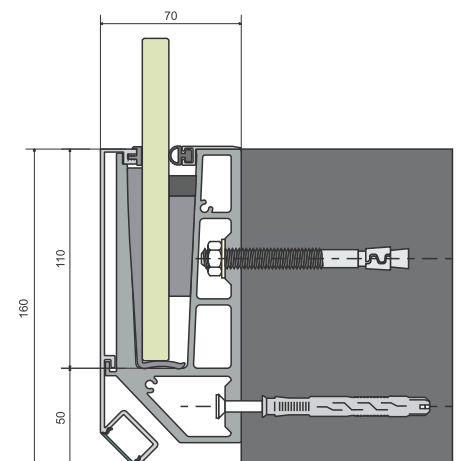

ALCP-19
COVER PROFILE

ALEC-19
END CAP