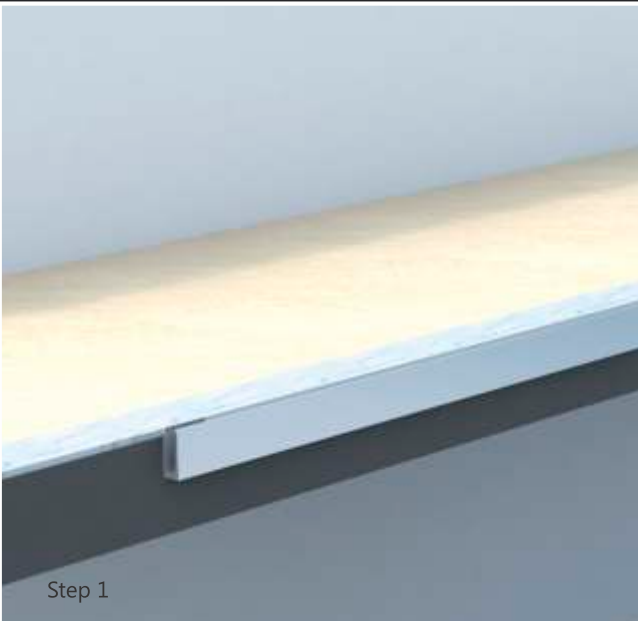

SIDE MOUNTING CONTINUOUS

ALUMINIUM
RAILING SYSTEMS

PAGE
56 TO 57