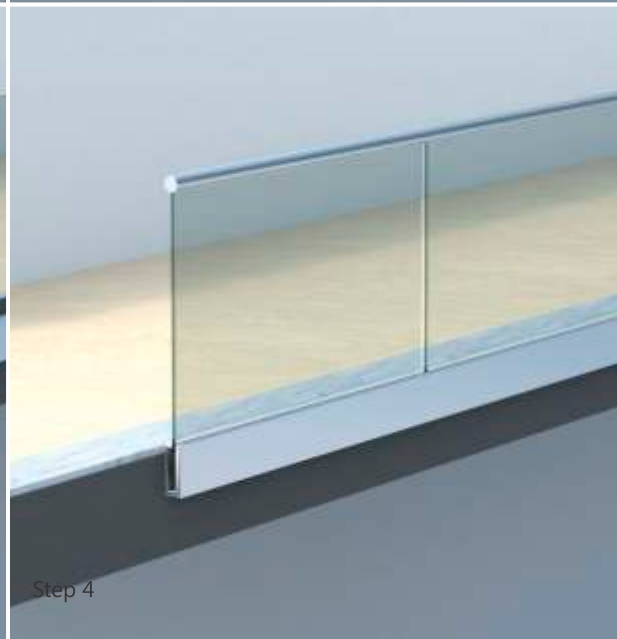

SIDE MOUNTING CONTINUOUS

ALUMINIUM
RAILING SYSTEMS

PAGE
56 TO 57