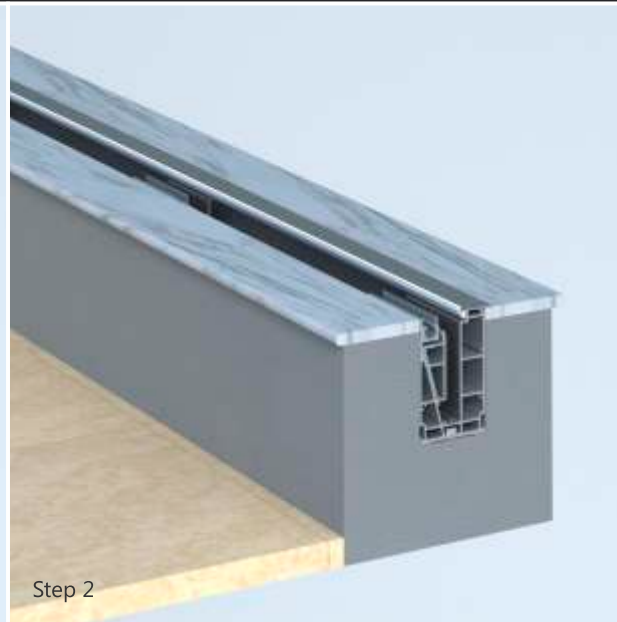

IT'S NEVER
BEEN DONE
BEFORE

CONCEALED BRACKET WITH FULL COVER

ALUMINIUM
RAILING SYSTEMS

PAGE
42 TO **45**

Concealed Bracket with Full Cover

RAILING MODEL NO.
ALRL-03

GLASS THICKNESS
10.00 TO 17.52 mm

ALRL-03
BRACKET