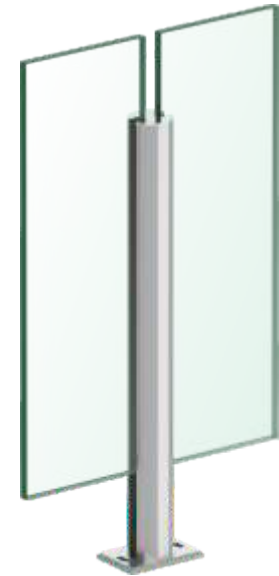

Top Mounting Vertical Balustered (Aluminium)

RAILING MODEL NO.

ALRL-14

Options : LED / NON LED

GLASS THICKNESS
10.00 TO 17.52 mm