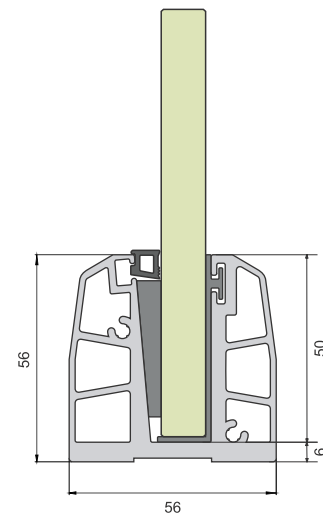

Top Mounting Bracket With End Cap

RAILING MODEL NO.
ALRL-21

GLASS THICKNESS
12.00 mm