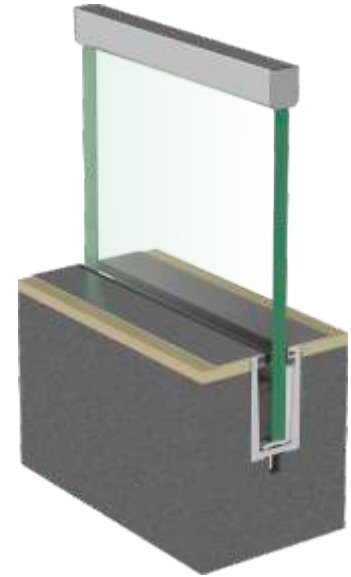

Concealed Continuous

RAILING MODEL NO.
ALRL-25

GLASS THICKNESS
12.00 TO 17.52 mm

ALRL-25
PROFILE

ALCP-25
COVER PROFILE