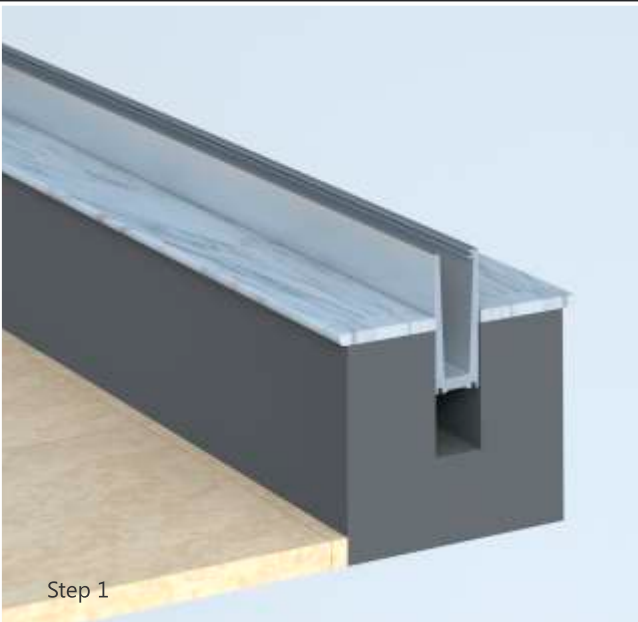

CONCEALED CONTINUOUS

ALUMINIUM RAILING SYSTEMS

PAGE
48 TO **50**