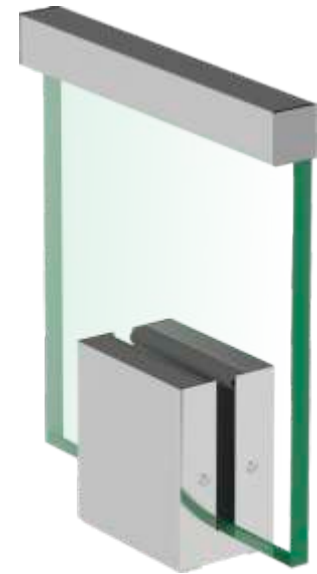

Top Mounting Bracket With End Cap

RAILING MODEL NO.
ALRL-04

GLASS THICKNESS
12.00 mm