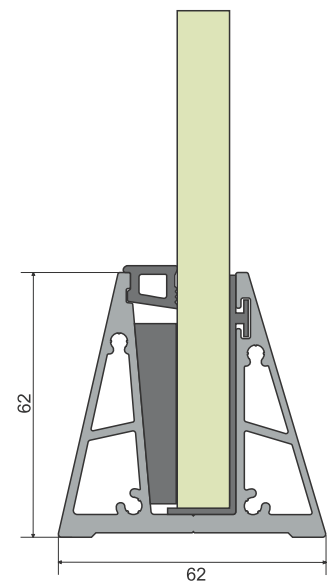

Top Mounting Bracket With End Cap

RAILING MODEL NO.
ALRL-30

GLASS THICKNESS
12.00 mm