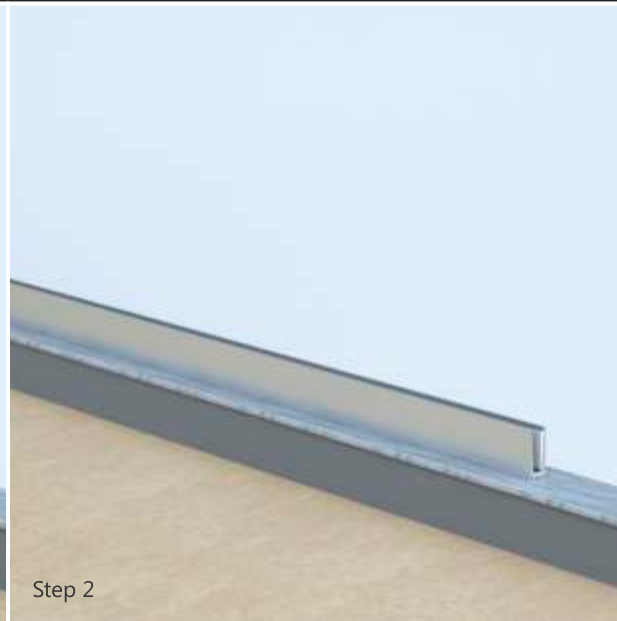

TOP MOUNTING CONTINUOUS

ALUMINIUM
RAILING SYSTEMS

PAGE
28 TO 39