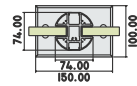

ALEC-14 LR
END CAP

ALEC-14 LL
END CAP

ALEC-14 I
END CAP

ALEC-14 CR
END CAP

ALEC-14 CL
END CAP

Top Mounting Vertical Balustered (Aluminium)

Top Mounting Bracket for Balcony (Aluminium)

RAILING MODEL NO.