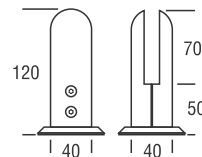

ALS-03

Floor Mounting

Connects Frameless Glass to Handrail

Finish : Matt | Material Stainless Steel 304

ALS-04

Floor Mounting

Connects Frameless Glass to Handrail

Finish : Matt | Material Stainless Steel 304