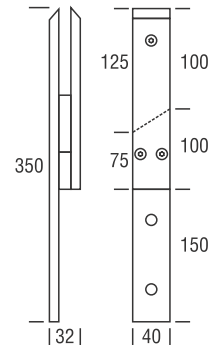

ALS-20 (Stair)

Side Mounting

Connects Frameless Glass to Handrail

Finish : Matt | Material Stainless Steel 304