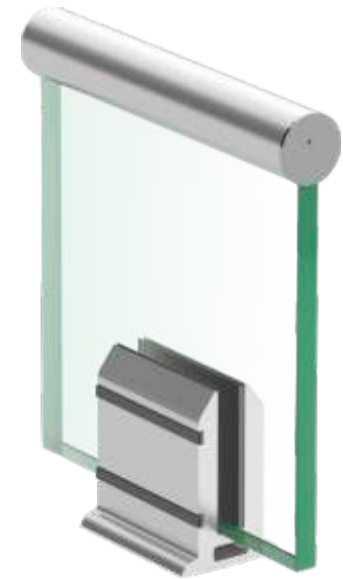

Top Mounting Bracket

RAILING MODEL NO.
ALRL-06

GLASS THICKNESS
12.00 mm