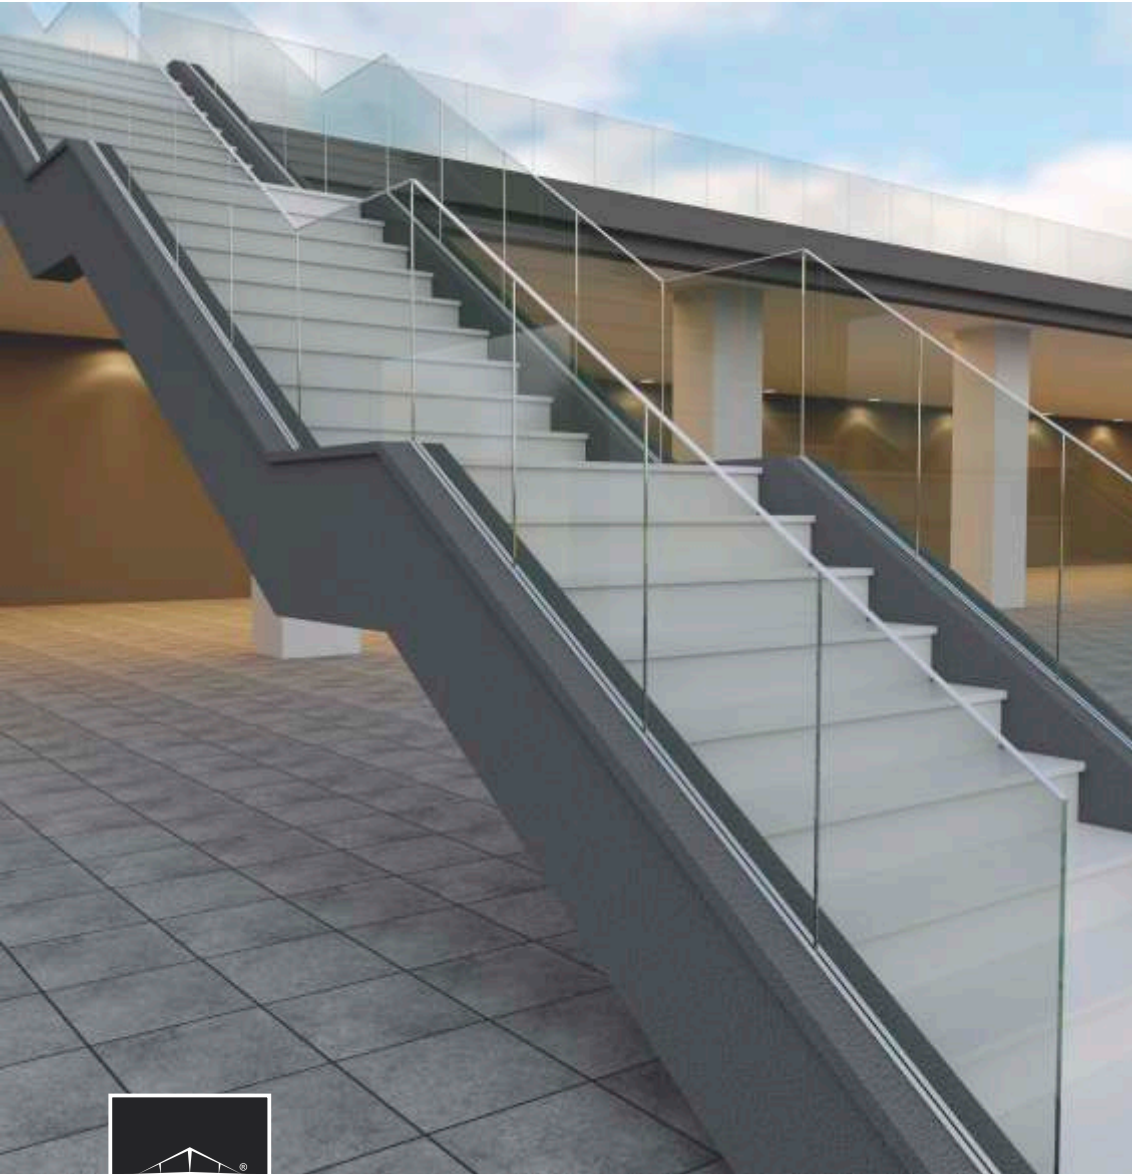

SIDE MOUNTING BRACKET

ALUMINIUM
RAILING SYSTEMS

PAGE
52

Side Mounting Bracket

RAILING MODEL NO.
ALRL-20

GLASS THICKNESS
12.00 mm

SIDE MOUNTING BRACKET WITH FULL COVER

ALUMINIUM
RAILING SYSTEMS