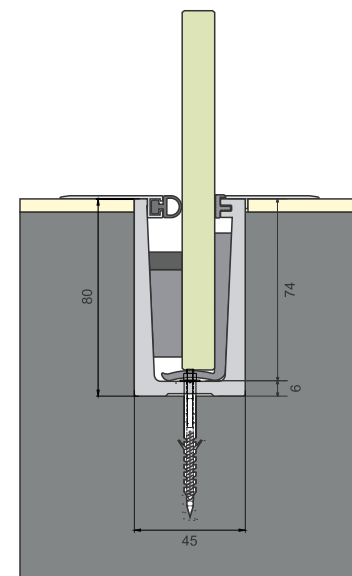

Concealed Bracket with Full Cover

RAILING MODEL NO.
ALRL-27

GLASS THICKNESS
12.00 TO 17.52 mm

ALRL-27
BRACKET

ALCP-27
COVER PROFILE