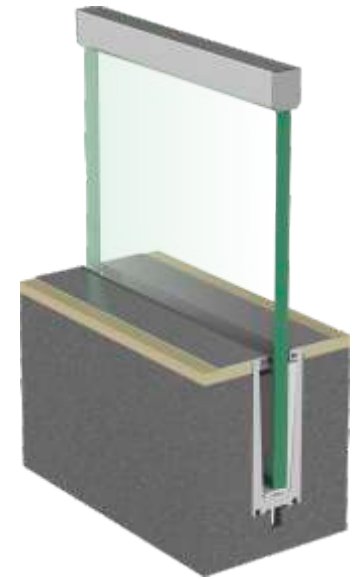

CONCEALED CONTINUOUS

ALUMINIUM RAILING SYSTEMS

PAGE
48 TO **50**

Concealed Continuous

RAILING MODEL NO.
ALRL-24

GLASS THICKNESS
12.00 TO 17.52 mm

ALRL-24
PROFILE

ALCP-24
COVER PROFILE