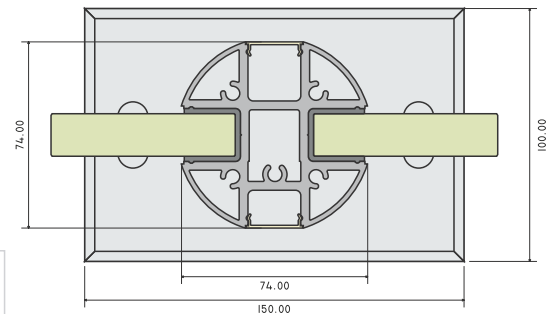

Top Mounting Vertical Balustered (Aluminium)

RAILING MODEL NO.

ALRL-14

Options : LED / NON LED

GLASS THICKNESS
10.00 TO 17.52 mm