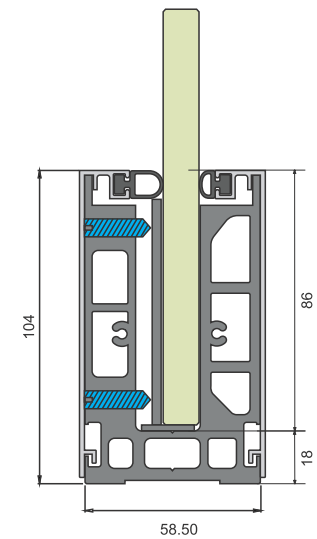

Top Mounting Bracket With End Cap

RAILING MODEL NO.
ALRL-04

GLASS THICKNESS
12.00 mm