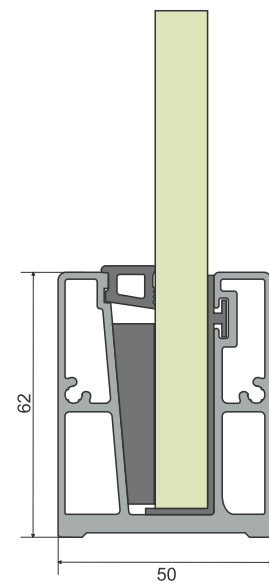

RAILING MODEL NO.
ALRL-30

GLASS THICKNESS
12.00 mm

Top Mounting Bracket With End Cap

RAILING MODEL NO.
ALRL-31

GLASS THICKNESS
12.00 mm

Top Mounting Bracket With End Cap

RAILING MODEL NO.
ALRL-32

GLASS THICKNESS
12.00 mm