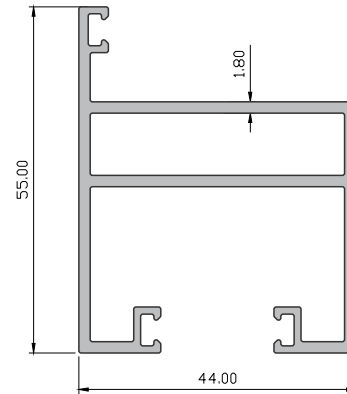

DOOR PROFILE