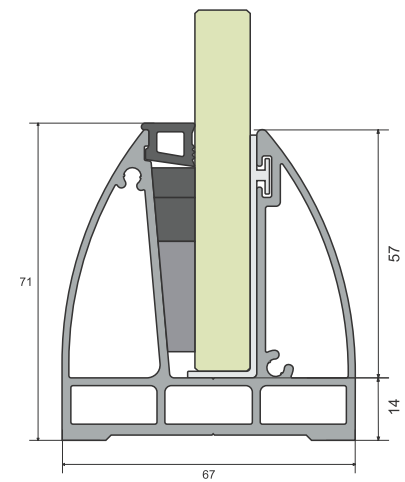

Top Mounting Bracket

RAILING MODEL NO.
ALRL-06

GLASS THICKNESS
12.00 mm

Top Mounting Bracket With End Cap

RAILING MODEL NO.
ALRL-15

GLASS THICKNESS
12.00 mm

Top Mounting Bracket With End Cap

RAILING MODEL NO.
ALRL-16

GLASS THICKNESS
12.00 mm

Top Mounting Bracket With End Cap

RAILING MODEL NO.
ALRL-21

GLASS THICKNESS
12.00 mm

Top Mounting Bracket With End Cap

RAILING MODEL NO.
ALRL-22

GLASS THICKNESS
12.00 mm

Top Mounting Bracket With End Cap

RAILING MODEL NO.
ALRL-23

GLASS THICKNESS
12.00 mm

ALRL-23

ALRL-23 (S)

Top Mounting Bracket With End Cap

RAILING MODEL NO.
ALRL-29

GLASS THICKNESS
12.00 mm

Top Mounting Bracket With End Cap