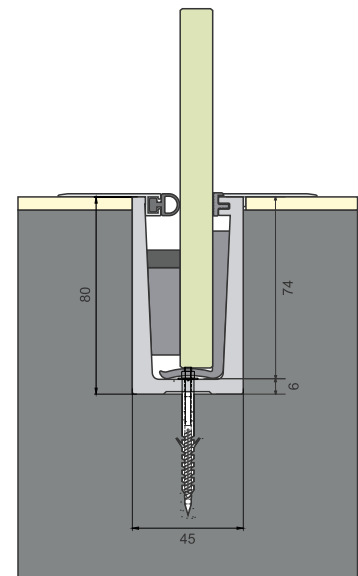

Concealed Continuous

RAILING MODEL NO.
ALRL-25

GLASS THICKNESS
12.00 TO 17.52 mm

ALRL-25
PROFILE

ALCP-25
COVER PROFILE