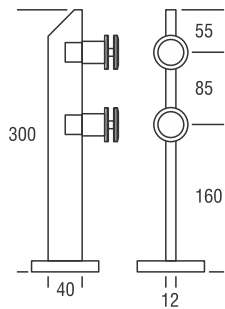

Stainless Steel Railing Systems