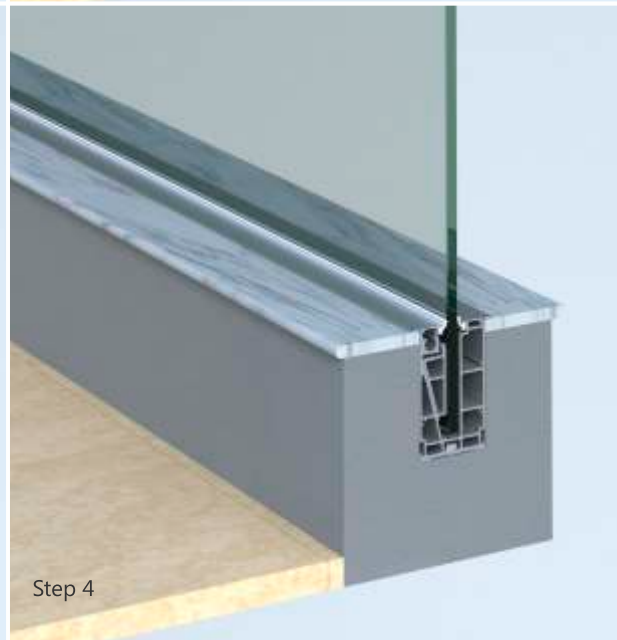

IT'S NEVER
BEEN DONE
BEFORE

CONCEALED BRACKET WITH FULL COVER

ALUMINIUM
RAILING SYSTEMS

PAGE
42 TO **45**

Concealed Bracket with Full Cover

RAILING MODEL NO.
ALRL-03

GLASS THICKNESS
10.00 TO 17.52 mm

ALRL-03
BRACKET