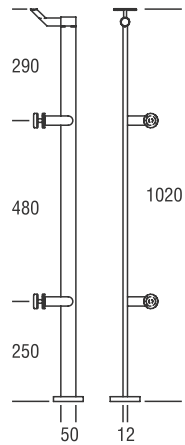

Stainless Steel Railing Systems

ALS-08 (Solid)

Floor Mounting (Single Side)

Connects Glass to Handrail

Finish : Matt | Material Stainless Steel 304