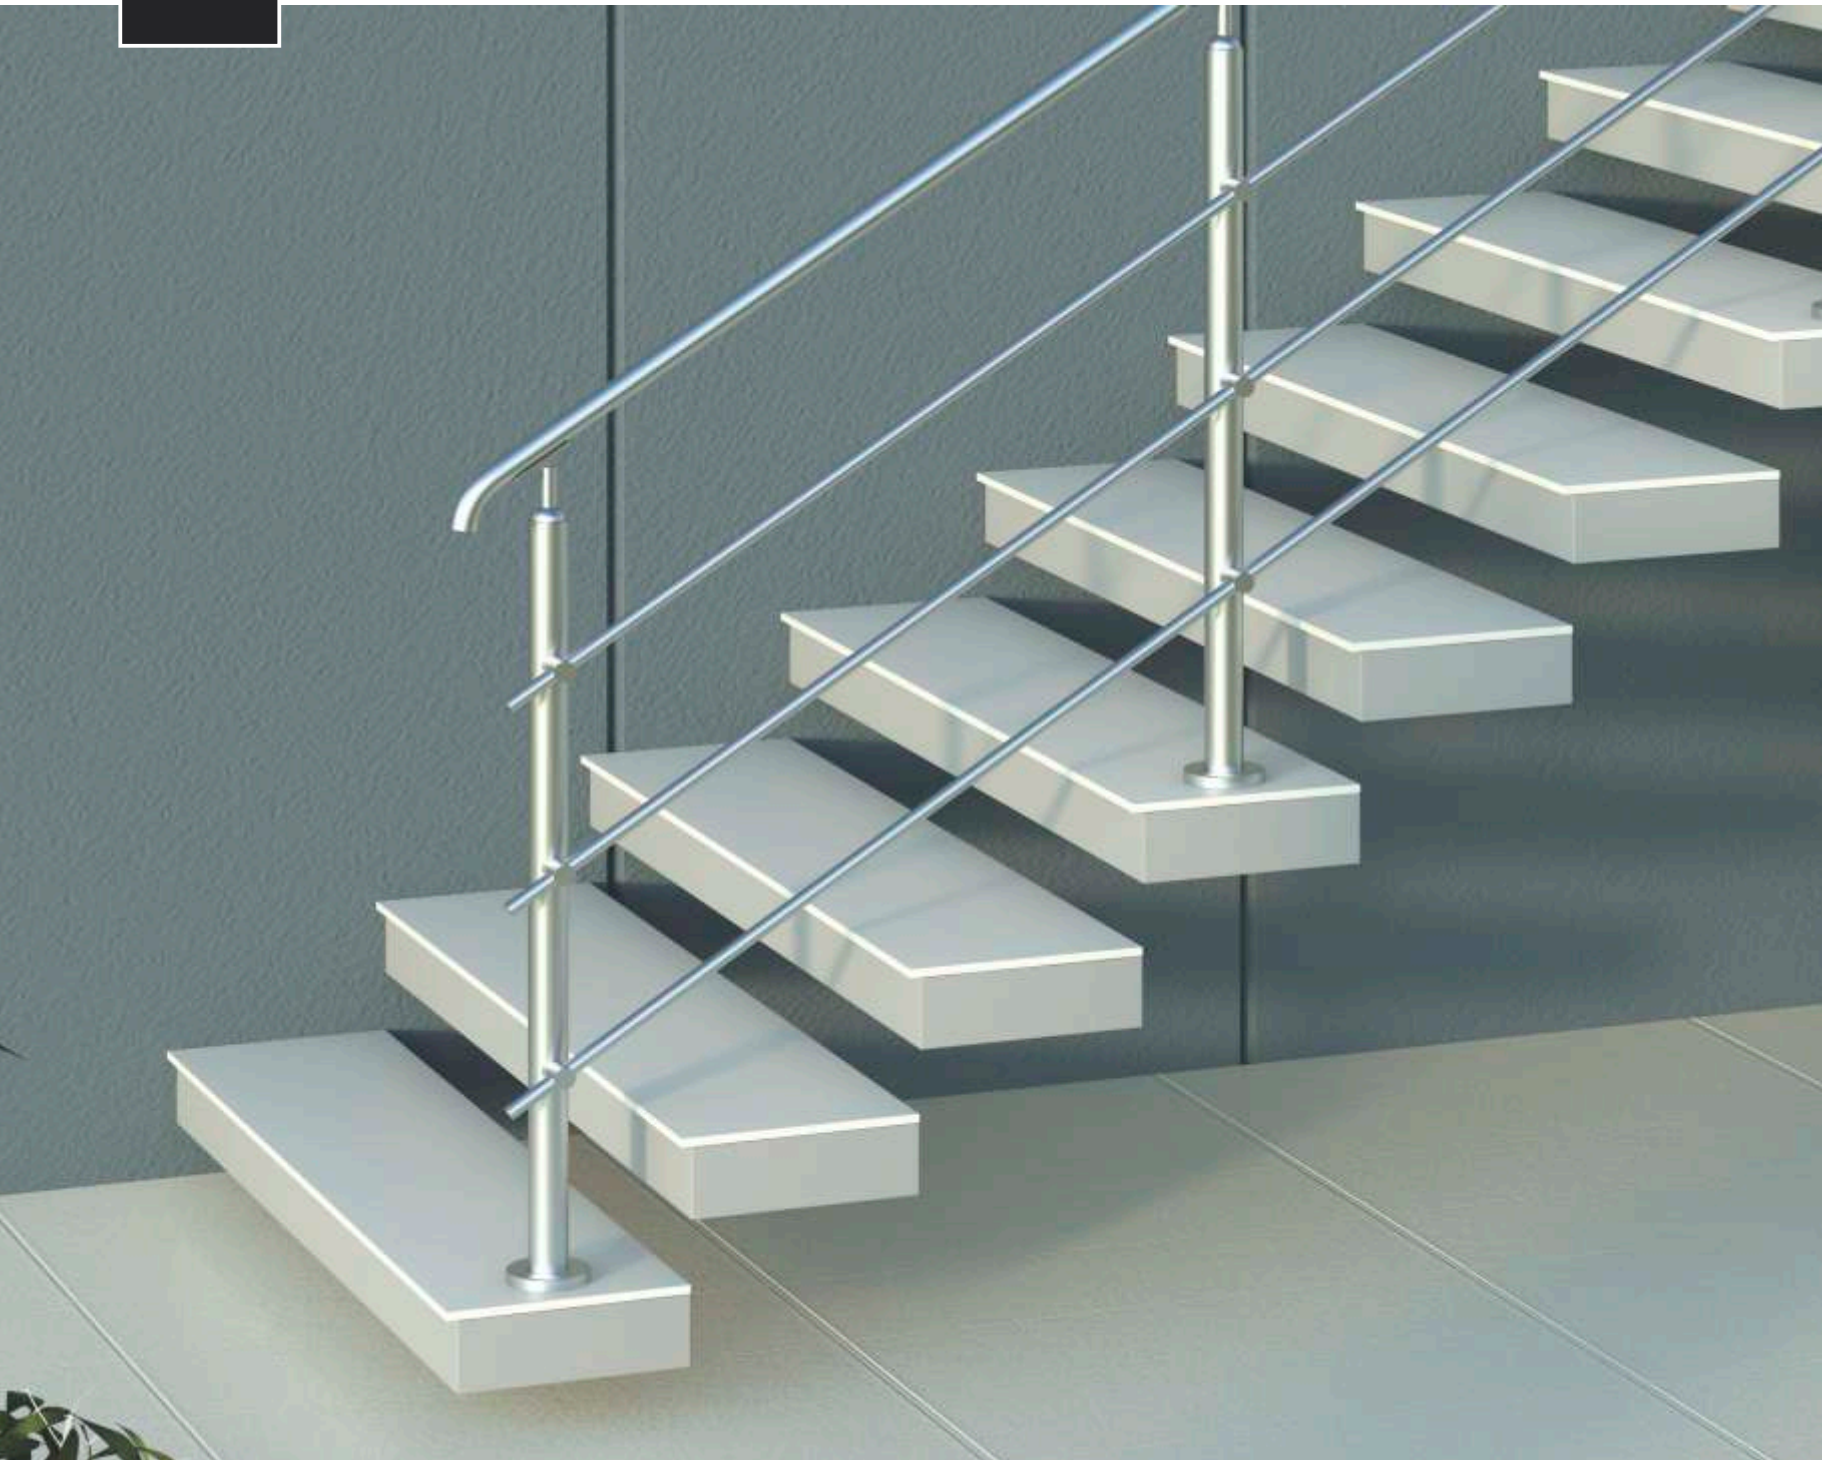

Stainless Steel Railing Systems