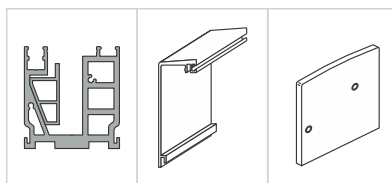

ALRL-28
PROFILE

ALCP-28
COVER PROFILE

ALEC-28
END CAP