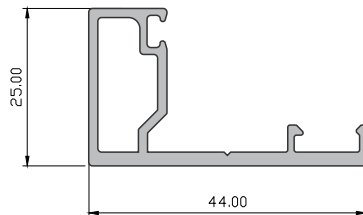

BOTTOM PROFILE