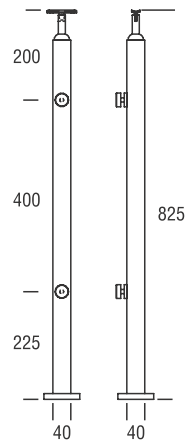

ALS-14

Floor Mounting

Connects Co-Rail & Handrail

Finish : Matt | Material Stainless Steel 304

2K | 3K | 4K | SB