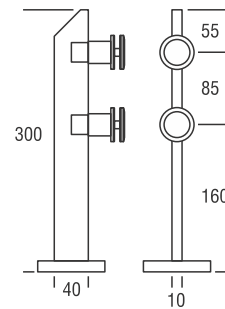

Stainless Steel Railing Systems