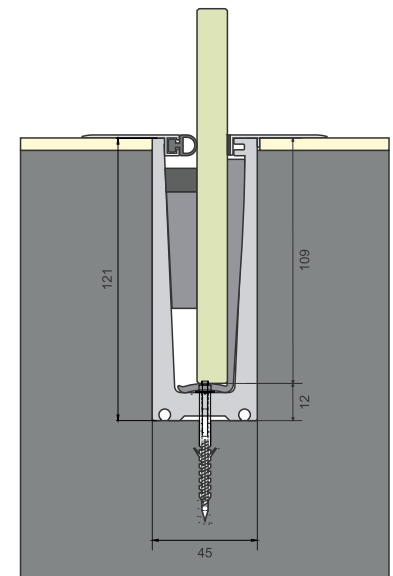

CONCEALED CONTINUOUS

ALUMINIUM RAILING SYSTEMS

PAGE
48 TO **50**

Concealed Continuous

RAILING MODEL NO.
ALRL-24

GLASS THICKNESS
12.00 TO 17.52 mm

ALRL-24
PROFILE

ALCP-24
COVER PROFILE