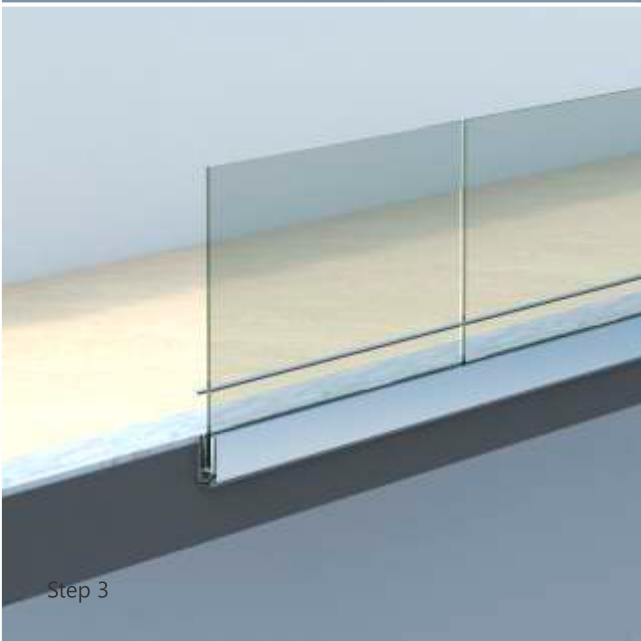

SIDE MOUNTING BRACKET

ALUMINIUM
RAILING SYSTEMS

PAGE
52

Side Mounting Bracket

RAILING MODEL NO.
ALRL-20

GLASS THICKNESS
12.00 mm

SIDE MOUNTING BRACKET WITH FULL COVER

ALUMINIUM
RAILING SYSTEMS