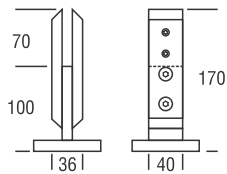

GLASS
CONNECTOR - H
For 12 MM Glass

GLASS
CONNECTOR - L
For 12 MM Glass

FLOOR MOUNTING & SIDE MOUNTING SYSTEM

**STAINLESS
STEEL**
RAILING SYSTEMS

PAGE
76 TO 89

Stainless Steel Railing Systems

Stainless Steel Railing Systems