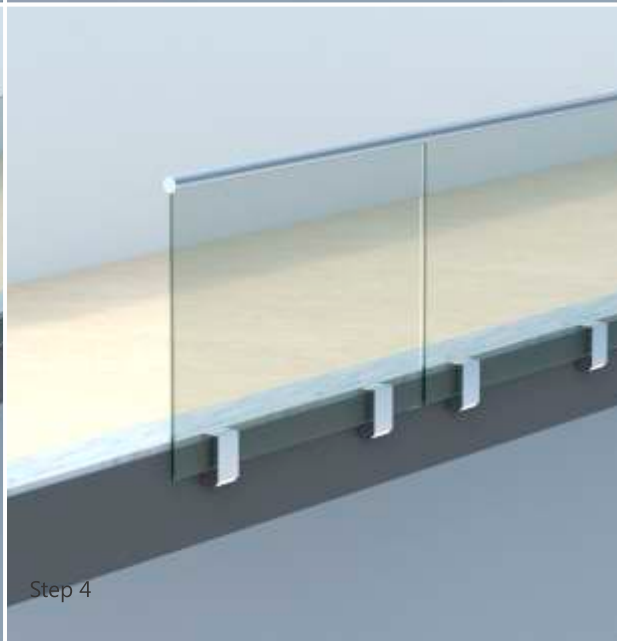

SIDE MOUNTING BRACKET

ALUMINIUM
RAILING SYSTEMS

PAGE
52