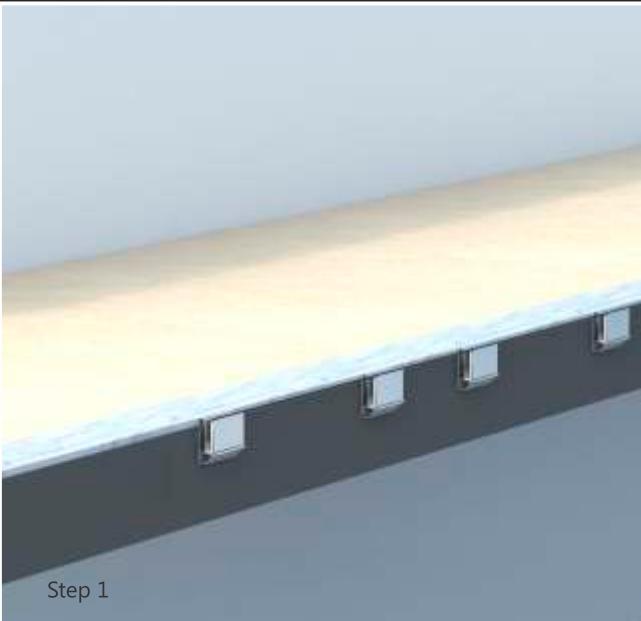

SIDE MOUNTING BRACKET

ALUMINIUM
RAILING SYSTEMS

PAGE
52

Side Mounting Bracket

RAILING MODEL NO.
ALRL-20

GLASS THICKNESS
12.00 mm

SIDE MOUNTING BRACKET WITH FULL COVER

ALUMINIUM
RAILING SYSTEMS