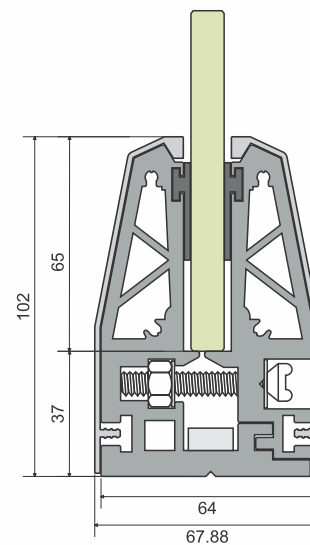

Top Mounting Bracket With End Cap

RAILING MODEL NO.
ALRL-23

GLASS THICKNESS
12.00 mm

ALRL-23