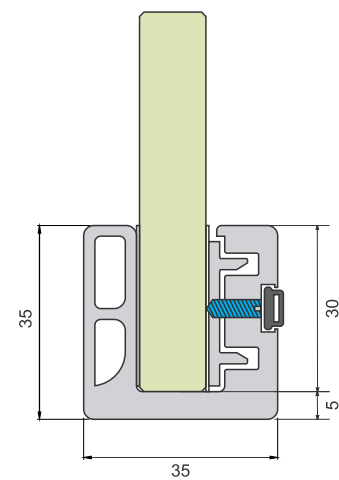

ALRL-11
PROFILE

ALEC-11
END CAP