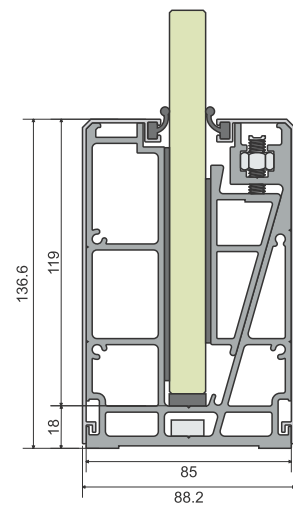

Top Mounting Bracket with Full Cover

RAILING MODEL NO.
ALRL-02

GLASS THICKNESS
10.00 TO 17.52 mm

ALRL-02
PROFILE

ALCP-02
COVER PROFILE

ALEC-02
END CAP