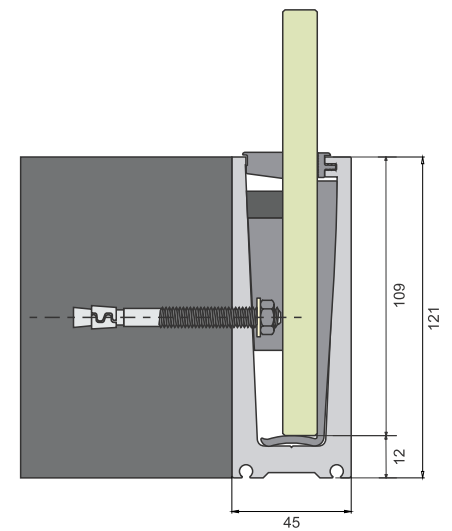

Side Mounting Continuous

RAILING MODEL NO.
ALRL-08

GLASS THICKNESS
12.00 TO 17.52 mm