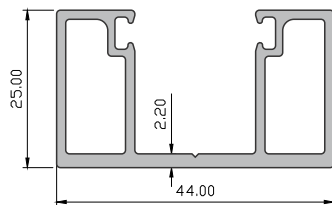

Office Partition System

OFFICE
PARTITION
SYSTEM

Office Partition System

OFFICE PARTITION SYSTEM

Office Partition System

MODEL NO.
ALPS-01

**45 X 25MM SINGLE
GLASS PARTITION SYSTEM**

GLASS THICKNESS
12.00 mm