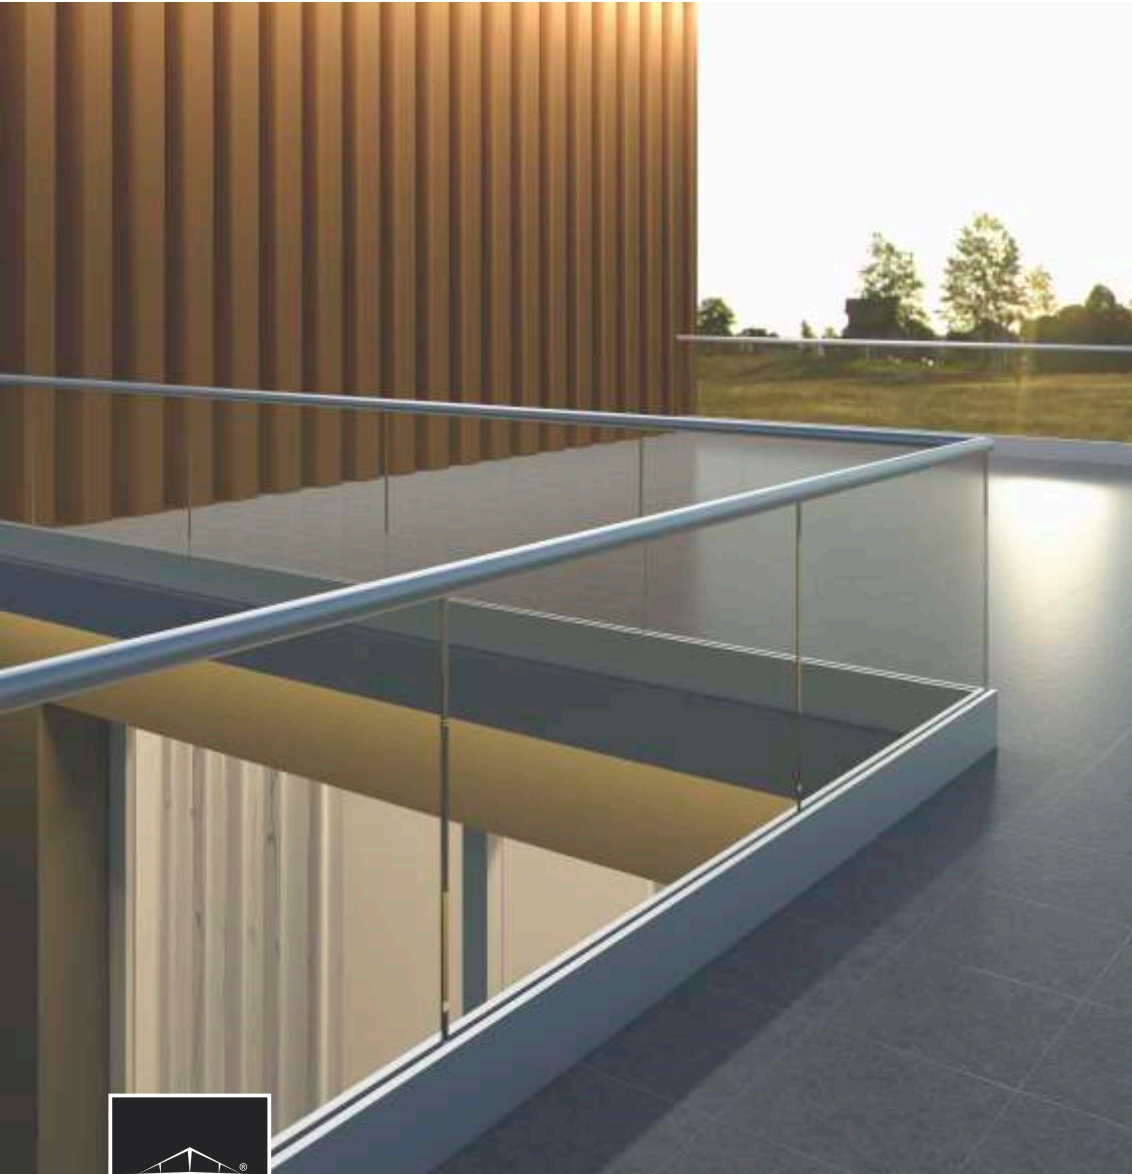

Top Mounting Continuous

RAILING MODEL NO.
ALRL-38

CERTIFIED

GLASS THICKNESS
12.00 TO 17.52 mm