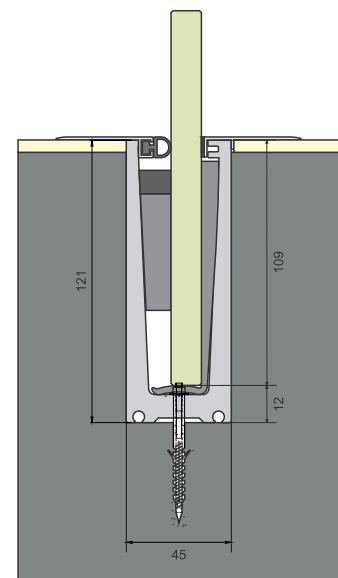

ALCP-03
COVER PROFILE

Concealed Bracket with Full Cover

RAILING MODEL NO.
ALRL-26

GLASS THICKNESS
12.00 TO 17.52 mm

ALRL-26
BRACKET

ALCP-26
COVER PROFILE

Concealed Bracket with Full Cover

RAILING MODEL NO.
ALRL-27