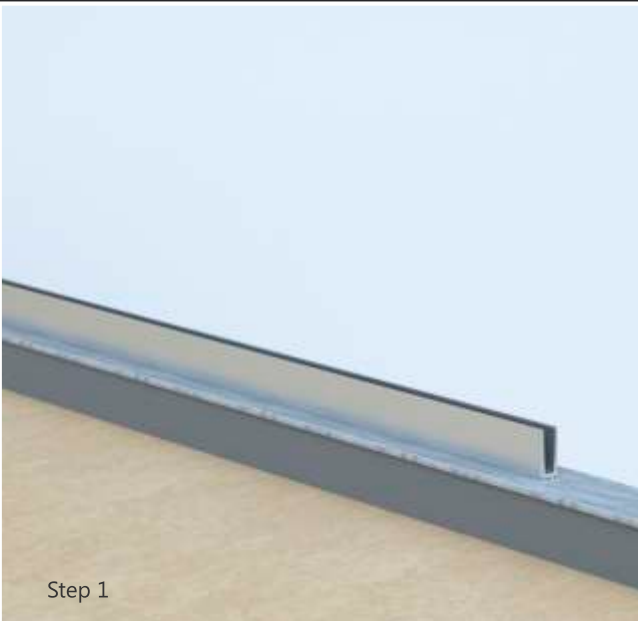

TOP MOUNTING CONTINUOUS

ALUMINIUM
RAILING SYSTEMS