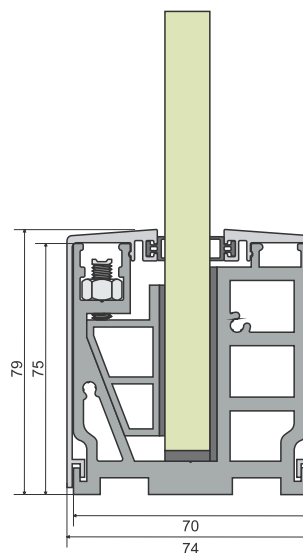

Top Mounting Bracket with Full Cover

RAILING MODEL NO.
ALRL-28

GLASS THICKNESS
10.00 TO 13.52 mm