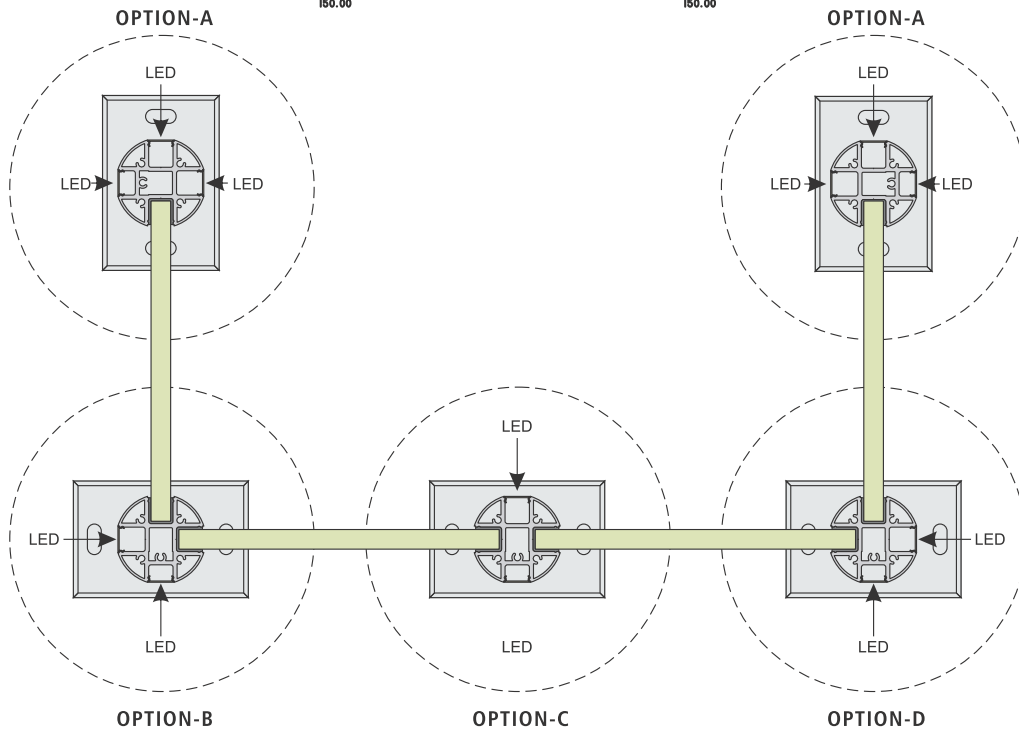

ALEC-14 LR
END CAP

ALEC-14 LL
END CAP

ALEC-14 I
END CAP

ALEC-14 CR
END CAP

ALEC-14 CL
END CAP

Top Mounting Vertical Balustered (Aluminium)

Top Mounting Bracket for Balcony (Aluminium)

RAILING MODEL NO.