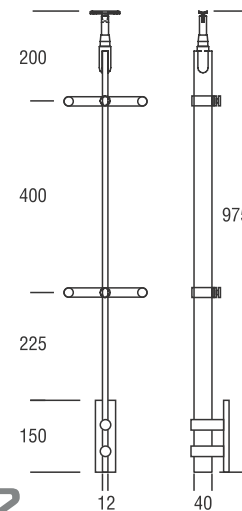

ALS-22

Side Mounting

Connects Co-Rail & Handrail

Finish : Matt | Material Stainless Steel 304

2K | 3K | 4K | SB