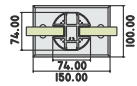

ALEC-14 LR
END CAP

ALEC-14 LL
END CAP

ALEC-14 I
END CAP

ALEC-14 CR
END CAP

ALEC-14 CL
END CAP

Top Mounting Vertical Balustered (Aluminium)

Top Mounting Bracket for Balcony (Aluminium)

RAILING MODEL NO.