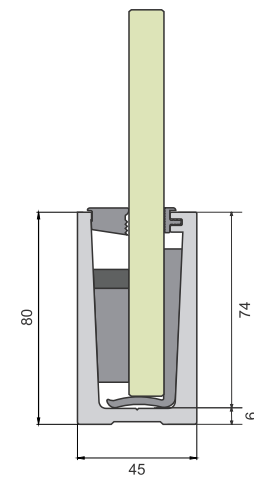

Top Mounting Bracket With End Cap

RAILING MODEL NO.
ALRL-16

GLASS THICKNESS
12.00 mm